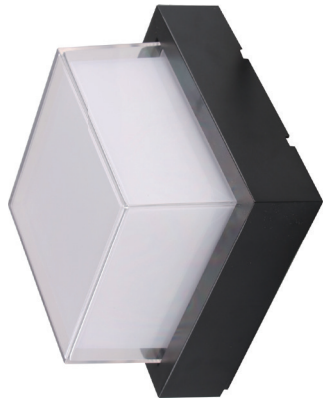

## INSTALLATION INSTRUCTION LED WALL LIGHT - OUTDOOR

### TECHNICAL DATA

Model No.	VT-828	VT-828
SKU:	218544	218543
Power:	12W	12W
Input Voltage:	AC:220-240V,50/60Hz	AC:220-240V,50/60Hz
Lumens:	1280lm	1200lm
Beam Angle:	150°	150°
CRI:	≥80	≥80
Protection Rating:	IP65	IP65