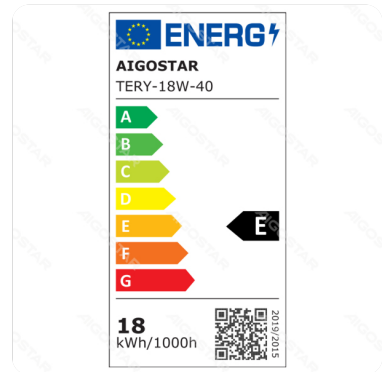

# E6 LED Surface-mounted Round Downlight 18W Natural Light

Barcode: 8433325210342

## Specification

Dimension	φ226*H35mm
Wire length	15mm
Technology	LED

## Technical parameters

Voltage	200-240V~
Luminous flux	2100lm
EEL	E
Current	105mA
CRI	Ra≥80
Beam angle	100°
Hg%	0.001%
Power	18W
Incandescent Lamp Power	175W
Frequency	50/60Hz
Color temperature	4000K
Power consumption per 1,000 hours	18kwh/1000h
IK Protection	IK03