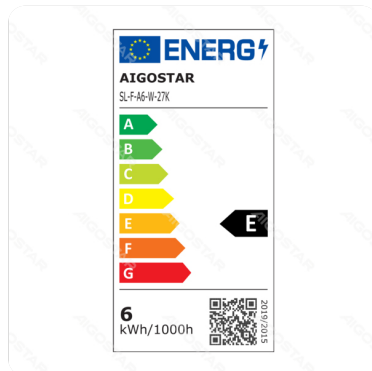

# LED filament lamp A60

Barcode: 8433325285401

## Specification

Dimension	Φ60*H105mm
Lampholder	E27
Technology	LED

## Technical parameters

Voltage	220-240V~
Luminous flux	700lm
EEL	E
Current	36mA
CRI	Ra≥80
Beam angle	330°
Hg%	Zero
Power	6W
Incandescent Lamp Power	54W
Color temperature	2700K
Power consumption per 1,000 hours	6kWh/1000h