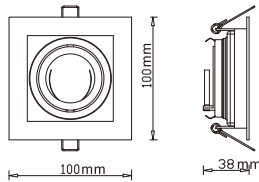

**INSTALLATION INSTRUCTION**  
**SPOTLIGHT FITTING**  
**VT-781**

**TECHNICAL DATA:**

SKU No.	3597
Unit Color	White
Holder	GU10
Protection Rating	IP20
Unit size	100x100x38mm

**INSTALLATION DIAGRAM:**