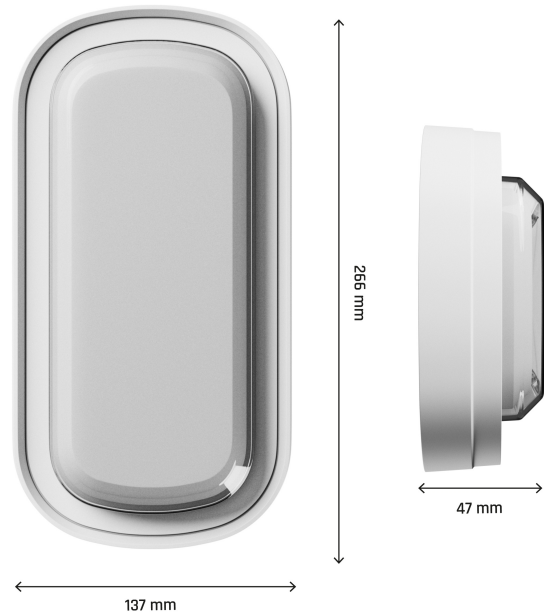

PASTILO CCT

SLI042002CCT_PW

LED luminaire PASTILO CCT with the possibility of changing the light color (CCT), with a power of 15 W, high light efficacy 120 lm/W. Thanks to the ability to change the color temperature (CCT) in the range from 3000K to 6000K, we can adjust the light color depending on our needs and preferences. It has a high IP54 rating, making it ideal for use in rooms with high humidity. IK10 class provides impact resistance. Designed for surface mounting.

Power	15 W	Voltage	230 V
Luminous flux*	1800 lm (360°)	Colour temperature	2700/4000/6000 K
Colour of light	CCT	Beam angle	120 °
IK	10	Degree of protection (IP)	IP54

Technical data

Code	SLI042002CCT_PW
Power	15 W
Nominal current	120 mA
Voltage	230 V
Energy consumption	15 kWh/1000h
Frequency	50HZ Hz
Protection class	II
Power factor	0.5
Useful luminous flux*	1800 lm (360°)
Luminous flux**	1650 lm (360°)
Lamp efficacy	120 lm/W
Colour temperature	2700/4000/6000 K
Colour of light	CCT
Beam angle	120 °
RA	80
Light source included	+
Dimmable	No
Working temperature range	-20/+40 °
Lifespan	17000 h
Housing material	Plastic
IK	10
Degree of protection (IP)	IP54
Colour	White
Dimension (AxBxC)	266x137x47 mm
For use	Inside/Outside
Assembly method	On the ceiling
Application	INT/EXT
Made in	PRC
Other	Light color change function 2700K/4000K/6000K ,