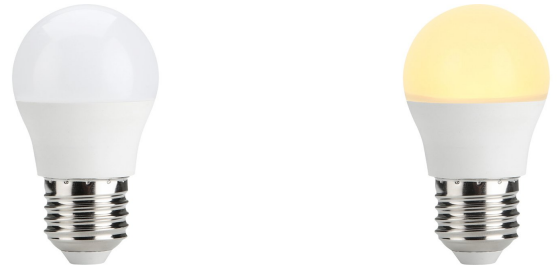

L277247037-2

LED E27 Kogel G45x80mm 230V 470Lm
5W 2700K 827 240° AC Opaal Dimbaar

Huishoudelijk, General Dimmable

General		Energy		
Eprel registration no	2575476	Operating voltage	230 V	
Socket	E27	Volt	220..240 V	
Bulb shape	G45	Frequency	50..60 Hz	
Width	45.00 mm	Watt	5 W	
Depth	45.00 mm	Current type	AC	
Height	80.00 mm	Power factor	0.7	
Finish	Opal	Energy efficiency class	F	
Colour	White	Energy consumption	5 W	
Colour housing	White	Lamp efficacy	94.00	
Body material	Polycarbonat	LED		
Lifespan	25000 hours	Filament LED	No	
Switches	50000	LED type	SMD	
Beam angle	240 °	Dimm type	Trailing and leading edge	
Dimmable	Yes	Number of leds / sticks	6	
Degree of protection	IP20	Colour consistency SDCM	SDCM6	
Net weight	0.020 kg	Dim to warm	No	
Warranty	2 years	Adjustable beam angle	No	
Light		Ordering details		
Kelvin	2700 K	L277247037-2	Quantity pc(s)	EAN
Colour temp nr	827	Single package	1	8718739083974
Stable lumen	470 lm	Inner carton	10	18718739083971
Color Rendering Index (CRI)	80	Outer carton	100	28718739083978