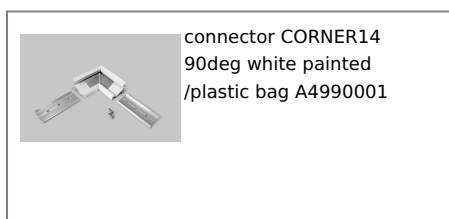

CONNECTOR CORNER14 90DEG ANOD. /PLASTIC BAG

AVAILABLE COLORS

AVAILABLE VARIANTS

Matching elements