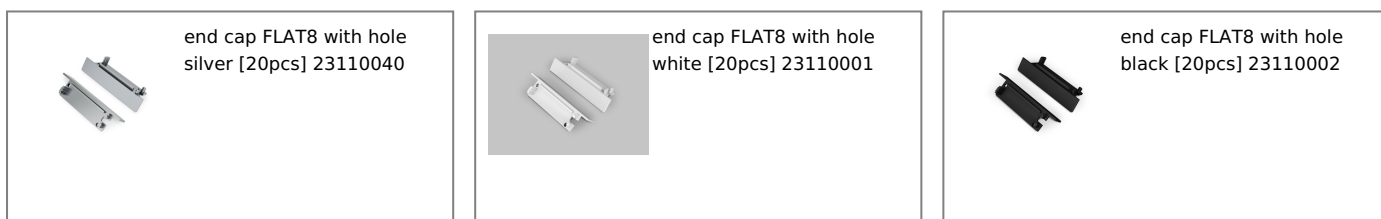

AVAILABLE COLORS

AVAILABLE VARIANTS

Matching elements