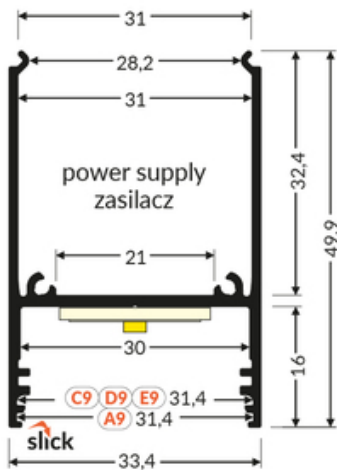

CE

EU industrial designs

Made in Poland

Buy product

Basic Informations

<p>EAN: 5901597200987 Index: V6000901 Material: aluminium Color: white painted Length [mm]: 1000 Weight [kg]: 0.282 Net weight [kg]: 0.007999999999999995 Country of origin: PL</p>	<p>Measurement unit: qty Product packaging dimensions [mm]: 1000 x 33,4 x 8 Bulk packing [qty]: 30 Master packaging type: Carton Product with gross packaging weight [kg]: 8.87</p>
---	---

AVAILABLE COLORS

 <p>complementary profile COMBO30-03 C4/Q9 1000 anod. V6000920</p>	 <p>complementary profile COMBO30-03 C4/Q9 1000 raw alu. V6000900</p>	 <p>complementary profile COMBO30-03 C4/Q9 1000 black anod. /plastic bag V6000921</p>
---	--	--

AVAILABLE VARIANTS

1000 mm, 2000 mm, 3000 mm, 4050 mm

Matching elements

DIFFUSERS

	<p>diffuser C4 click 1000 opal index: H7000538</p>
---	--

CONNECTORS

MOUNTING PLATES