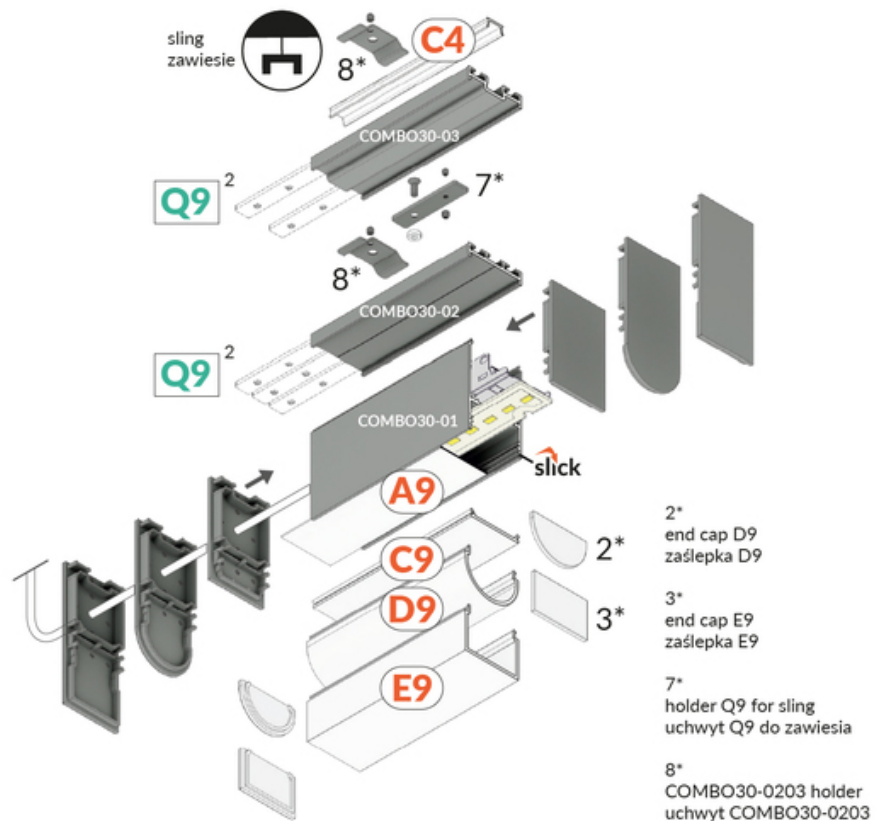

COMPLEMENTARY PROFILE COMBO30-03 C4/Q9 1000 WHITE PAINTED /PLASTIC BAG

- multi-armed connections
- simplified installation and service
- for the construction of suspended and surface luminaires
- optional up&down lighting

CE

EU industrial designs

Made in Poland

Buy product

Basic Informations

<p>EAN: 5901597200987 Index: V6000901 Material: aluminium Color: white painted Length [mm]: 1000 Weight [kg]: 0.282 Net weight [kg]: 0.007999999999999995 Country of origin: PL</p>	<p>Measurement unit: qty Product packaging dimensions [mm]: 1000 x 33,4 x 8 Bulk packing [qty]: 30 Master packaging type: Carton Product with gross packaging weight [kg]: 8.87</p>
---	---

AVAILABLE COLORS

 <p>complementary profile COMBO30-03 C4/Q9 1000 anod. V6000920</p>	 <p>complementary profile COMBO30-03 C4/Q9 1000 raw alu. V6000900</p>	 <p>complementary profile COMBO30-03 C4/Q9 1000 black anod. /plastic bag V6000921</p>
---	--	--

AVAILABLE VARIANTS

1000 mm, 2000 mm, 3000 mm, 4050 mm

Matching elements

DIFFUSERS

	<p>diffuser C4 click 1000 opal index: H7000538</p>
---	--

CONNECTORS

MOUNTING PLATES