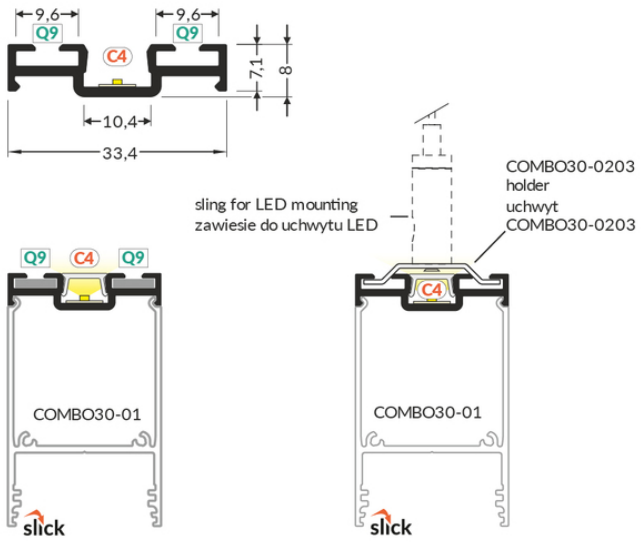

COMPLEMENTARY PROFILE COMBO30-03 C4/Q9 1000 WHITE PAINTED /PLASTIC BAG

- multi-armed connections
- simplified installation and service
- for the construction of suspended and surface luminaires
- optional up&down lighting

CE

EU industrial designs

Made in Poland

Buy product

Basic Informations

<p>EAN: 5901597200987 Index: V6000901 Material: aluminium Color: white painted Length [mm]: 1000 Weight [kg]: 0.282 Net weight [kg]: 0.007999999999999995 Country of origin: PL</p>	<p>Measurement unit: qty Product packaging dimensions [mm]: 1000 x 33,4 x 8 Bulk packing [qty]: 30 Master packaging type: Carton Product with gross packaging weight [kg]: 8.87</p>
---	---

AVAILABLE COLORS

 <p>complementary profile COMBO30-03 C4/Q9 1000 anod. V6000920</p>	 <p>complementary profile COMBO30-03 C4/Q9 1000 raw alu. V6000900</p>	 <p>complementary profile COMBO30-03 C4/Q9 1000 black anod. /plastic bag V6000921</p>
---	--	--

AVAILABLE VARIANTS

1000 mm, 2000 mm, 3000 mm, 4050 mm

Matching elements

DIFFUSERS

	<p>diffuser C4 click 1000 opal index: H7000538</p>
---	--

CONNECTORS

MOUNTING PLATES