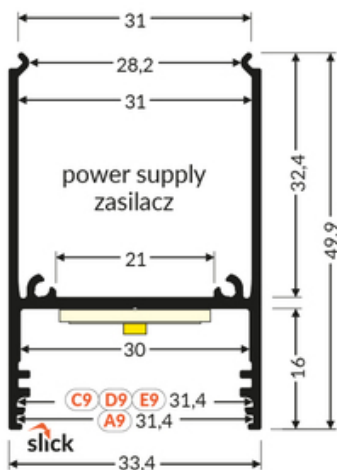

COMPLEMENTARY PROFILE COMBO30-03 C4/Q9 1000 RAW

ALU.

	<ul style="list-style-type: none"> • multi-armed connections • simplified installation and service • for the construction of suspended and surface luminaires • optional up&down lighting 	<p>  CE  EU industrial designs  Made in Poland </p>	 <p>Buy product</p>
---	---	--	--

Basic Informations

EAN: 5901597200963 Index: V6000900 Material: aluminium Color: raw aluminium Length [mm]: 1000 Weight [kg]: 0.25 Country of origin: PL	Measurement unit: qty Product packaging dimensions [mm]: 1000 x 33,4 x 8 Bulk packing [qty]: 20 Master packaging type: Bulk Product with gross packaging weight [kg]: 5
---	---

AVAILABLE COLORS

AVAILABLE VARIANTS

1000 mm, 2000 mm, 3000 mm, 4050 mm

Matching elements

DIFFUSERS

CONNECTORS

TOPMET LIGHT KŁOSOWICZ WIŚNIEWSKI sp. z o.o.

Ostrowska 354 | 61-312 Poznań | POLAND