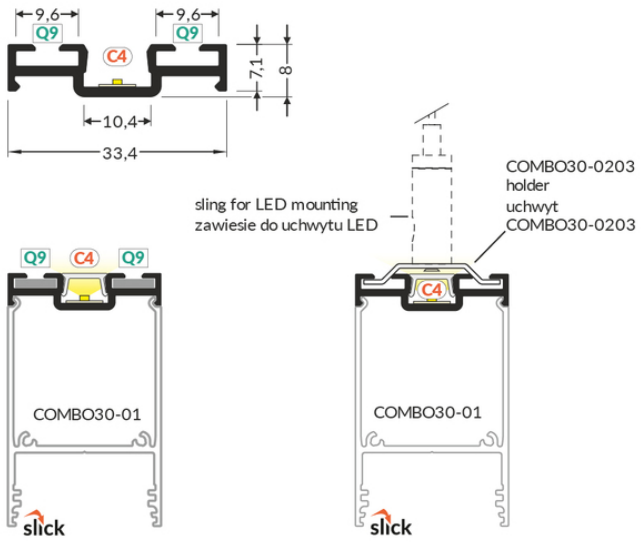

COMPLEMENTARY PROFILE COMBO30-03 C4/Q9 1000 RAW

ALU.

	<ul style="list-style-type: none"> • multi-armed connections • simplified installation and service • for the construction of suspended and surface luminaires • optional up&down lighting 	<p>  CE  EU industrial designs  Made in Poland </p>	 <p>Buy product</p>
---	---	--	--

Basic Informations

EAN: 5901597200963 Index: V6000900 Material: aluminium Color: raw aluminium Length [mm]: 1000 Weight [kg]: 0.25 Country of origin: PL	Measurement unit: qty Product packaging dimensions [mm]: 1000 x 33,4 x 8 Bulk packing [qty]: 20 Master packaging type: Bulk Product with gross packaging weight [kg]: 5
---	---

AVAILABLE COLORS

AVAILABLE VARIANTS

1000 mm, 2000 mm, 3000 mm, 4050 mm

Matching elements

DIFFUSERS

CONNECTORS

TOPMET LIGHT KŁOSOWICZ WIŚNIEWSKI sp. z o.o.

Ostrowska 354 | 61-312 Poznań | POLAND