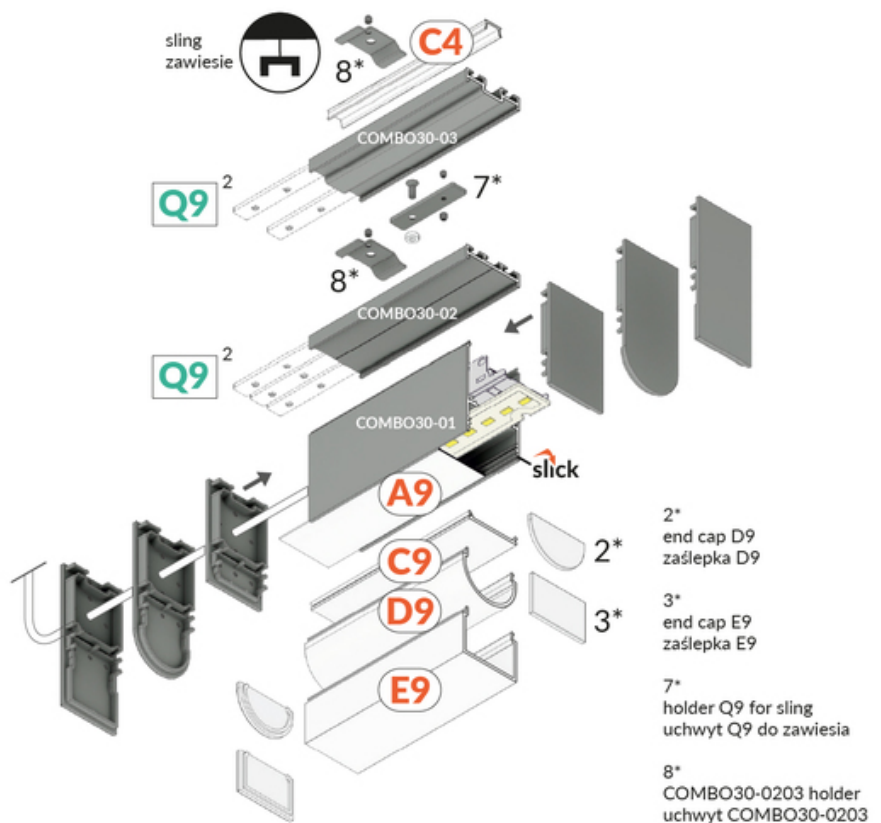

COMPLEMENTARY PROFILE COMBO30-03 C4/Q9 1000 RAW

ALU.

	<ul style="list-style-type: none"> • multi-armed connections • simplified installation and service • for the construction of suspended and surface luminaires • optional up&down lighting 	<p>  CE  EU industrial designs  Made in Poland </p>	 <p>Buy product</p>
---	---	--	--

Basic Informations

EAN: 5901597200963 Index: V6000900 Material: aluminium Color: raw aluminium Length [mm]: 1000 Weight [kg]: 0.25 Country of origin: PL	Measurement unit: qty Product packaging dimensions [mm]: 1000 x 33,4 x 8 Bulk packing [qty]: 20 Master packaging type: Bulk Product with gross packaging weight [kg]: 5
---	---

AVAILABLE COLORS

AVAILABLE VARIANTS

1000 mm, 2000 mm, 3000 mm, 4050 mm

Matching elements

DIFFUSERS

CONNECTORS

TOPMET LIGHT KŁOSOWICZ WIŚNIEWSKI sp. z o.o.

Ostrowska 354 | 61-312 Poznań | POLAND