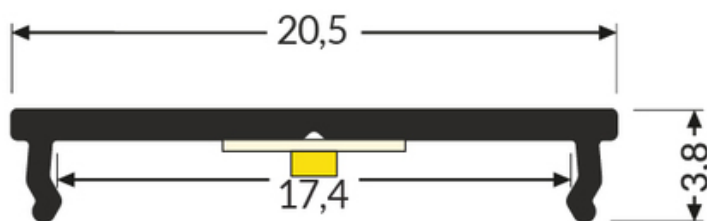

TOPMET LIGHT KŁOSOWICZ WIŚNIEWSKI sp. z o.o.

Ostrowska 354 | 61-312 Poznań | POLAND

tel.: +48 61 872 75 00

info@topmet.pl

pdf card generation date: 10.03.2025