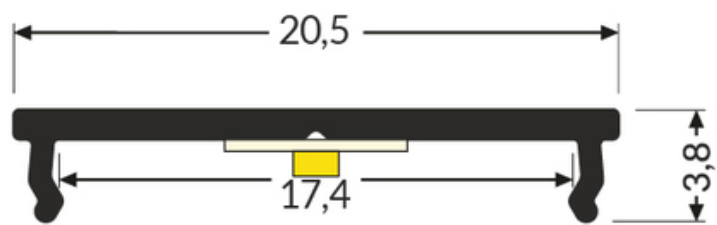

# LED PROFILE FIX16 2000 BLACK ANOD. /PLASTIC BAG

	<ul style="list-style-type: none"><li>• the simplest installation of a LED strip</li><li>• function of a radiator</li><li>• improves adhesion of the LED strip</li><li>• minimal height of the profile</li><li>• budget profile, for use without a diffuser</li><li>• maximum width of the LED strip: 12 mm (FIX12) and 16 mm (FIX16)</li></ul>	 EU industrial designs  CE  Made in Poland	 Buy product
---	---	---	--

## Basic Informations

EAN: 5901597239468 Index: C6020021 Material: aluminium Color: black anodized Length [mm]: 2000 Weight [kg]: 0.146 Net weight [kg]: 0.012 Country of origin: PL	Measurement unit: qty Product packaging dimensions [mm]: 2000 x 20,5 x 3,8 Bulk packing [qty]: 40 Master packaging type: Carton Product with gross packaging weight [kg]: 6.9
---	---

## AVAILABLE VARIANTS

1000 mm, 2000 mm, 3000 mm, 4050 mm