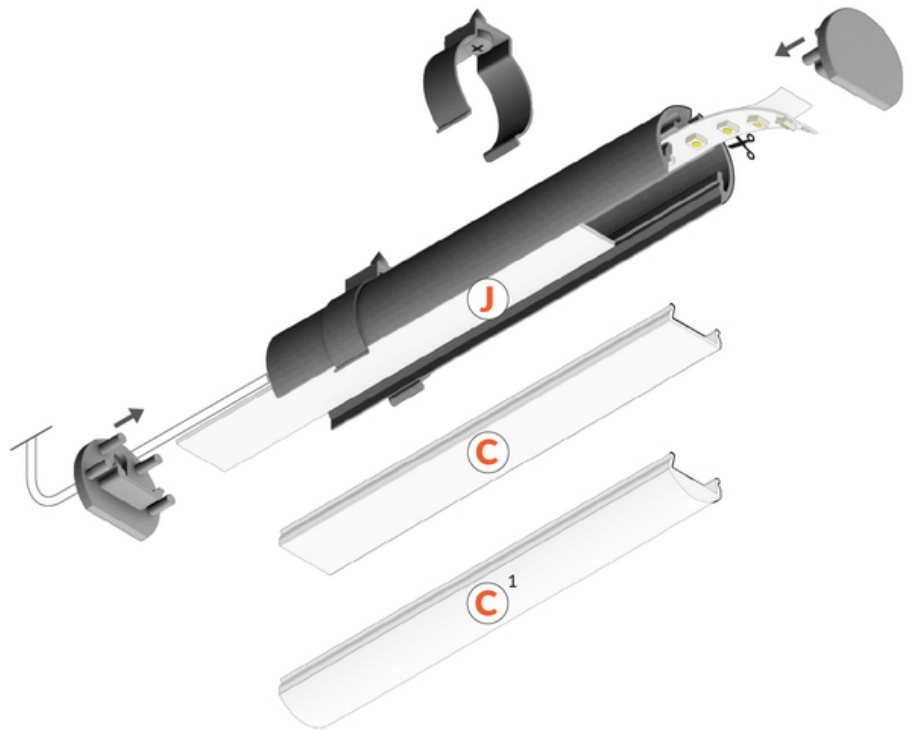

# LED PROFILE PEN12 CJ 2000 WHITE PAINTED /PLASTIC BAG

Furniture

- wall and furniture application
- obrotowość umożliwiająca ukierunkowanie światła

EU industrial designs

CE

Made in Poland

Buy product

**TOPMET LIGHT KŁOSOWICZ WIŚNIEWSKI sp. z o.o.**

## AVAILABLE VARIANTS

1000 mm, 2000 mm, 3000 mm, 4050 mm