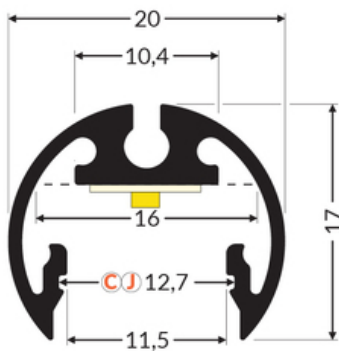

# LED PROFILE PEN12 CJ 2000 WHITE PAINTED /PLASTIC BAG

Furniture

- wall and furniture application
- obrotowość umożliwiająca ukierunkowanie światła

EU industrial designs

CE

Made in Poland

Buy product

**TOPMET LIGHT KŁOSOWICZ WIŚNIEWSKI sp. z o.o.**

## Basic Informations

<p>EAN: 5901597257219 Index: F7000201 Material: aluminium Color: white painted Length [mm]: 2000 Weight [kg]: 0.499 Net weight [kg]: 0.012 Country of origin: PL</p>	<p>Measurement unit: qty Product packaging dimensions [mm]: 2000 x 20 x 17 Bulk packing [qty]: 30 Master packaging type: Carton Product with gross packaging weight [kg]: 16.03</p>
--	---

## AVAILABLE VARIANTS

1000 mm, 2000 mm, 3000 mm, 4050 mm