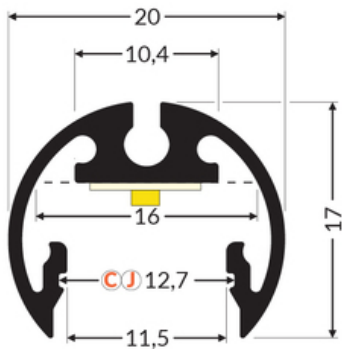

LED PROFILE PEN12 CJ 1000 BLACK PAINTED /PLASTIC BAG

Furniture

	<ul style="list-style-type: none"> • wall and furniture application • obrotowość umożliwia ukierunkowanie światła 	<ul style="list-style-type: none">  EU industrial designs  CE  Made in Poland 	 <p>Buy product</p>
---	---	---	--

Basic Informations

EAN: 5901597257202 Index: F7000102 Material: aluminium Length [mm]: 1000 Weight [kg]: 0.25 Net weight [kg]: 0.006000000000000001 Country of origin: PL	Measurement unit: qty Product packaging dimensions [mm]: 1000 x 20 x 17 Bulk packing [qty]: 30 Master packaging type: Carton Product with gross packaging weight [kg]: 7.91
--	---

AVAILABLE COLORS

AVAILABLE VARIANTS

1000 mm, 2000 mm, 3000 mm, 4050 mm

Matching elements

DIFFUSERS

**diffuser J slide 1000
transparent**
index: 70000116

END CAPS

**end cap PEN12 black
[20pcs]**
index: F7009902