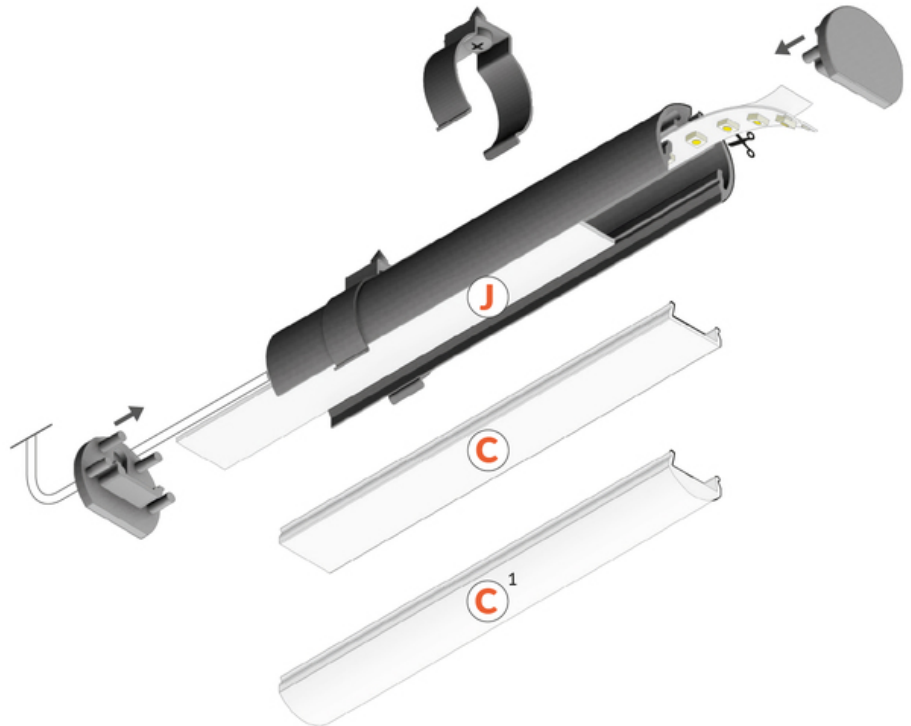

LED PROFILE PEN12 CJ 1000 BLACK PAINTED /PLASTIC BAG

Furniture

	<ul style="list-style-type: none"> • wall and furniture application • obrotowość umożliwia ukierunkowanie światła 	<ul style="list-style-type: none">  EU industrial designs  CE  Made in Poland 	 <p>Buy product</p>
---	---	---	--

AVAILABLE COLORS

AVAILABLE VARIANTS

1000 mm, 2000 mm, 3000 mm, 4050 mm

Matching elements

DIFFUSERS

**diffuser J slide 1000
transparent**
index: 70000116

END CAPS

**end cap PEN12 black
[20pcs]**
index: F7009902

MOUNTING PLATES

**flat holder PEN12 inox
[20pcs]**
index: F7009019

**(EOL) stretcher holder
PEN12 chrome**
index: F7009103

**ring holder PEN12
chrome**
index: F7009203

matching image

**(EOL) double holder
PEN12 with soffice
ceiling 300 chrome**
index: F7009803

matching image

**(EOL) double holder
PEN12 with soffice
ceiling 200 chrome**
index: F7009703