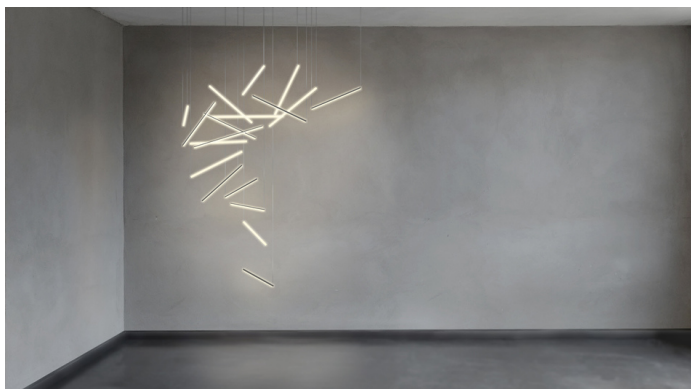

LED PROFILE PEN12 CJ 1000 BLACK PAINTED /PLASTIC BAG

Furniture

	<ul style="list-style-type: none"> • wall and furniture application • obrotowość umożliwia ukierunkowanie światła 	<ul style="list-style-type: none">  EU industrial designs  CE  Made in Poland 	 <p>Buy product</p>
---	---	---	--

AVAILABLE COLORS

AVAILABLE VARIANTS

1000 mm, 2000 mm, 3000 mm, 4050 mm

Matching elements

DIFFUSERS

**diffuser J slide 1000
transparent**
index: 70000116

END CAPS

**end cap PEN12 black
[20pcs]**
index: F7009902