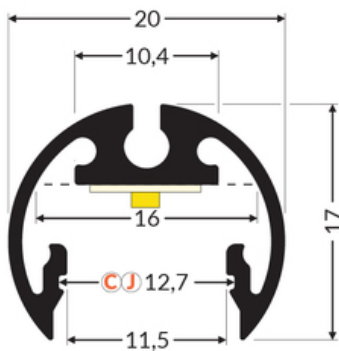

LED PROFILE PEN12 CJ 1000 WHITE PAINTED /PLASTIC BAG

Furniture

- wall and furniture application
- obrotowość umożliwiająca ukierunkowanie światła

EU industrial designs

CE

Made in Poland

Buy product

TOPMET LIGHT KŁOSOWICZ WIŚNIEWSKI sp. z o.o.

Ostrowska 354 | 61-312 Poznań | POLAND

tel.: +48 61 872 75 00

info@topmet.pl

pdf card generation date: 10.03.2025

TOPMET®

Basic Informations

<p>EAN: 5901597257196 Index: F7000101 Material: aluminium Color: white painted Length [mm]: 1000 Weight [kg]: 0.25 Net weight [kg]: 0.006000000000000001 Country of origin: PL</p>	<p>Measurement unit: qty Product packaging dimensions [mm]: 1000 x 20 x 17 Bulk packing [qty]: 30 Master packaging type: Carton Product with gross packaging weight [kg]: 7.91</p>
--	--

AVAILABLE COLORS

AVAILABLE VARIANTS

1000 mm, 2000 mm, 3000 mm, 4050 mm

Matching elements

DIFFUSERS

END CAPS

MOUNTING PLATES