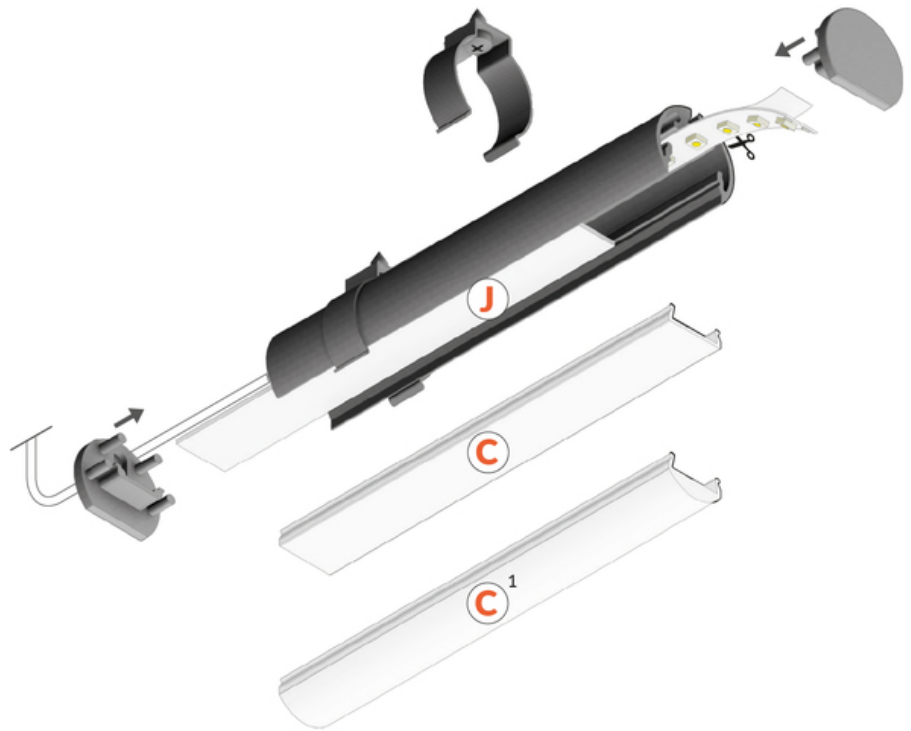

LED PROFILE PEN12 CJ 1000 WHITE PAINTED /PLASTIC BAG

Furniture

- wall and furniture application
- obrotowość umożliwiająca ukierunkowanie światła

EU industrial designs

CE

Made in Poland

Buy product

TOPMET LIGHT KŁOSOWICZ WIŚNIEWSKI sp. z o.o.

AVAILABLE COLORS

AVAILABLE VARIANTS

1000 mm, 2000 mm, 3000 mm, 4050 mm

Matching elements

DIFFUSERS

END CAPS

MOUNTING PLATES