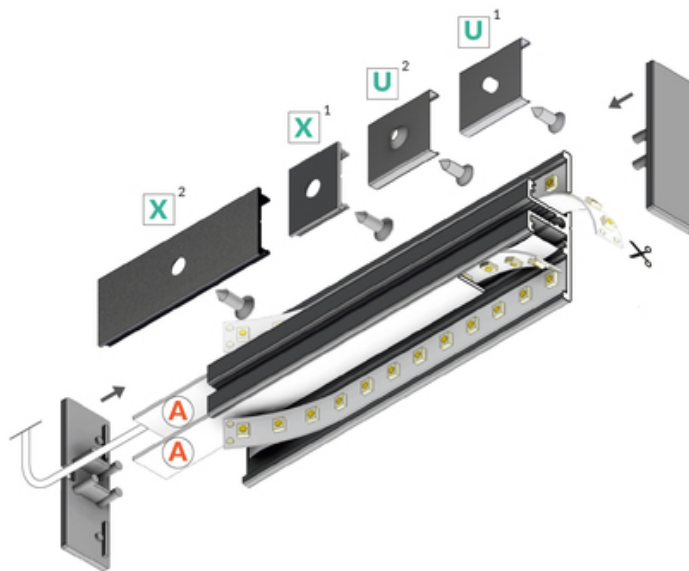

## BAG

Furniture

max 10 mm

	<ul style="list-style-type: none"> <li>decorative lighting</li> <li>optionally, the A diffuser can be used</li> </ul>	 EU industrial designs  CE  Made in Poland	 Buy product
---	---	---	--

## AVAILABLE VARIANTS

1000 mm, 2000 mm, 3000 mm, 4050 mm