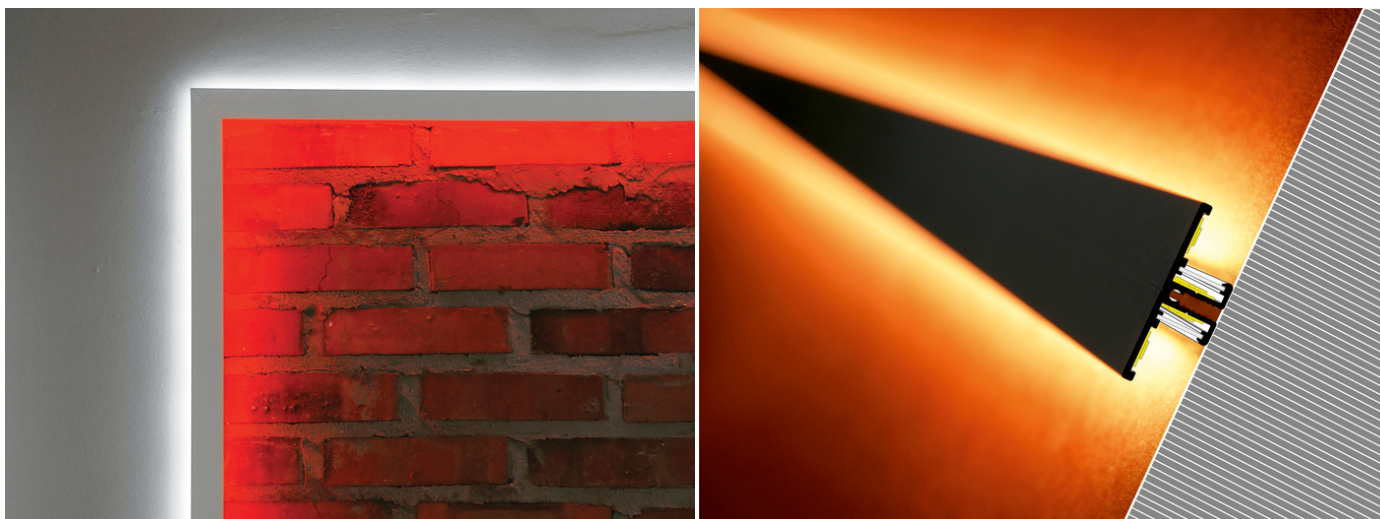

Basic Informations

EAN: 5901597205388 Index: 90020002 Material: aluminium Length [mm]: 1000 Weight [kg]: 0.305 Net weight [kg]: 0.006000000000000001 Country of origin: PL	Measurement unit: qty Product packaging dimensions [mm]: 1000 x 13,5 x 40 Bulk packing [qty]: 20 Master packaging type: Carton Product with gross packaging weight [kg]: 6.51

AVAILABLE COLORS

LED profile BACK10 A/UX 1000 raw alu. 90020000	LED profile BACK10 A/UX 1000 anod. 90020020	LED profile BACK10 A/UX 1000 white painted /plastic bag 90020001

AVAILABLE VARIANTS

1000 mm, 2000 mm, 3000 mm, 4050 mm

Matching elements

DIFFUSERS