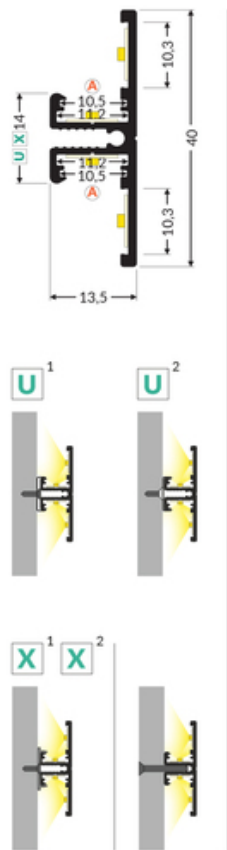

## BAG

Furniture

max 10 mm

	<ul style="list-style-type: none"> <li>decorative lighting</li> <li>optionally, the A diffuser can be used</li> </ul>	 EU industrial designs  CE  Made in Poland	 Buy product
---	---	---	--

## Basic Informations

<p>EAN: 5901597205388          Index: 90020002          Material: aluminium          Length [mm]: 1000          Weight [kg]: 0.305          Net weight [kg]: 0.006000000000000001          Country of origin: PL</p>	<p>Measurement unit: qty          Product packaging dimensions [mm]: 1000 x 13,5 x 40          Bulk packing [qty]: 20          Master packaging type: Carton          Product with gross packaging weight [kg]: 6.51</p>
--	--

## AVAILABLE VARIANTS

1000 mm, 2000 mm, 3000 mm, 4050 mm