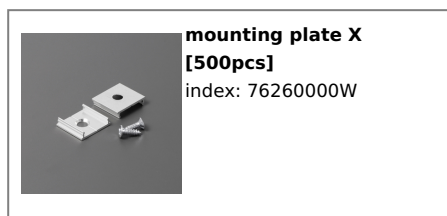

LED PROFILE BACK10 A/UX 1000 ANOD.

Furniture

max 10 mm

	<ul style="list-style-type: none"> decorative lighting optionally, the A diffuser can be used 	 EU industrial designs  CE  Made in Poland	 Buy product
---	---	---	--

Basic Informations

<p>EAN: 5901597205326 Index: 90020020 Material: aluminium Color: anodized Length [mm]: 1000 Weight [kg]: 0.285 Country of origin: PL</p>	<p>Measurement unit: qty Product packaging dimensions [mm]: 1000 x 13,5 x 40 Bulk packing [qty]: 20 Master packaging type: Bulk Product with gross packaging weight [kg]: 5.7</p>
--	---

AVAILABLE COLORS

 <p>LED profile BACK10 A/UX 1000 white painted /plastic bag 90020001</p>	 <p>LED profile BACK10 A/UX 1000 raw alu. 90020000</p>	 <p>LED profile BACK10 A/UX 1000 black painted /plastic bag 90020002</p>
---	--	---

AVAILABLE VARIANTS

1000 mm, 2000 mm, 3000 mm, 4050 mm

Matching elements

DIFFUSERS

MOUNTINGS

END CAPS

CONNECTORS

TOPMET LIGHT KŁOSOWICZ WIŚNIEWSKI sp. z o.o.