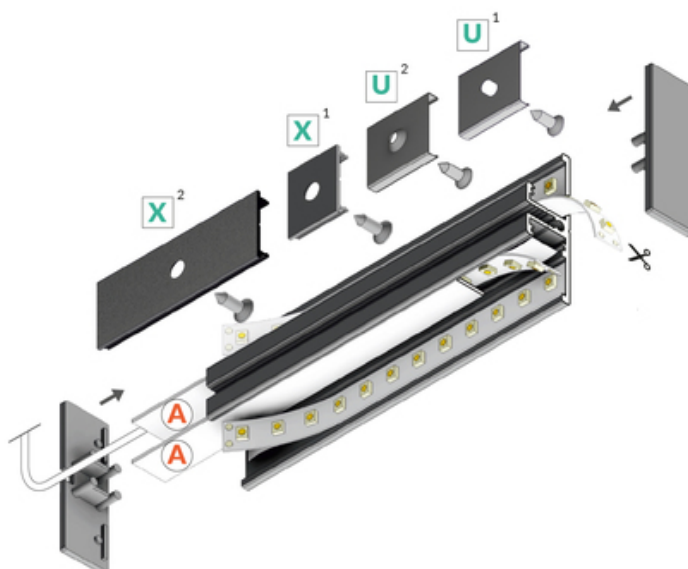

LED PROFILE BACK10 A/UX 1000 ANOD.

Furniture

max 10 mm

	<ul style="list-style-type: none"> decorative lighting optionally, the A diffuser can be used 	 EU industrial designs  CE  Made in Poland	 Buy product
---	---	---	--

Basic Informations

<p>EAN: 5901597205326 Index: 90020020 Material: aluminium Color: anodized Length [mm]: 1000 Weight [kg]: 0.285 Country of origin: PL</p>	<p>Measurement unit: qty Product packaging dimensions [mm]: 1000 x 13,5 x 40 Bulk packing [qty]: 20 Master packaging type: Bulk Product with gross packaging weight [kg]: 5.7</p>
--	---

AVAILABLE COLORS

 <p>LED profile BACK10 A/UX 1000 white painted /plastic bag 90020001</p>	 <p>LED profile BACK10 A/UX 1000 raw alu. 90020000</p>	 <p>LED profile BACK10 A/UX 1000 black painted /plastic bag 90020002</p>
---	--	---

AVAILABLE VARIANTS

1000 mm, 2000 mm, 3000 mm, 4050 mm

Matching elements

DIFFUSERS

MOUNTINGS

END CAPS

CONNECTORS

TOPMET LIGHT KŁOSOWICZ WIŚNIEWSKI sp. z o.o.