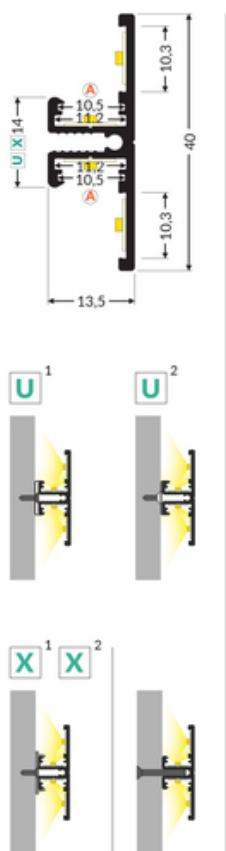

LED PROFILE BACK10 A/UX 1000 ANOD.

Furniture

max 10 mm

	<ul style="list-style-type: none"> decorative lighting optionally, the A diffuser can be used 	 EU industrial designs  CE  Made in Poland	 Buy product
---	---	---	--

Basic Informations

<p>EAN: 5901597205326 Index: 90020020 Material: aluminium Color: anodized Length [mm]: 1000 Weight [kg]: 0.285 Country of origin: PL</p>	<p>Measurement unit: qty Product packaging dimensions [mm]: 1000 x 13,5 x 40 Bulk packing [qty]: 20 Master packaging type: Bulk Product with gross packaging weight [kg]: 5.7</p>
--	---

AVAILABLE COLORS

 <p>LED profile BACK10 A/UX 1000 white painted /plastic bag 90020001</p>	 <p>LED profile BACK10 A/UX 1000 raw alu. 90020000</p>	 <p>LED profile BACK10 A/UX 1000 black painted /plastic bag 90020002</p>
---	--	---

AVAILABLE VARIANTS

1000 mm, 2000 mm, 3000 mm, 4050 mm

Matching elements

DIFFUSERS

MOUNTINGS

END CAPS

CONNECTORS

TOPMET LIGHT KŁOSOWICZ WIŚNIEWSKI sp. z o.o.