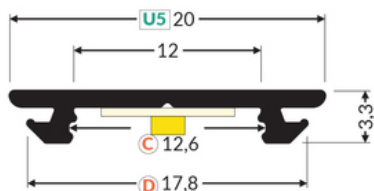

TOPMET LIGHT KŁOSOWICZ WIŚNIEWSKI sp. z o.o.

Ostrowska 354 | 61-312 Poznań | POLAND

tel.: +48 61 872 75 00

info@topmet.pl

pdf card generation date: 10.03.2025