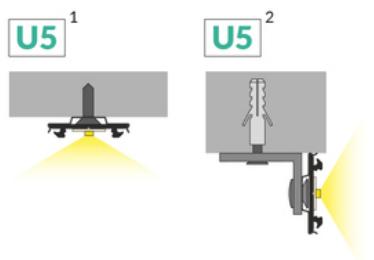

TOPMET LIGHT KŁOSOWICZ WIŚNIEWSKI sp. z o.o.

Ostrowska 354 | 61-312 Poznań | POLAND

tel.: +48 61 872 75 00

info@topmet.pl

pdf card generation date: 10.03.2025