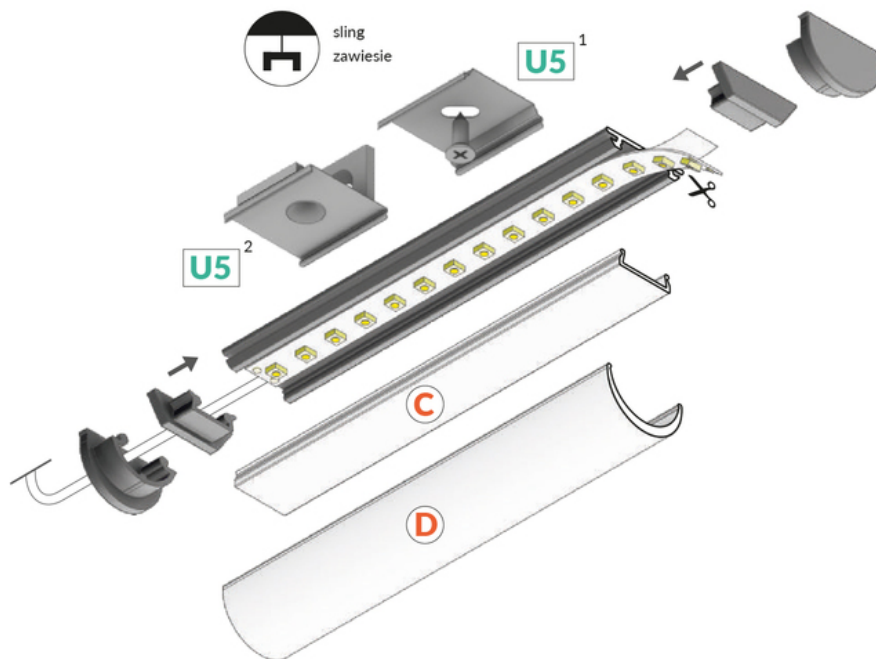

TOPMET LIGHT KŁOSOWICZ WIŚNIEWSKI sp. z o.o.

Ostrowska 354 | 61-312 Poznań | POLAND

tel.: +48 61 872 75 00

info@topmet.pl

pdf card generation date: 10.03.2025