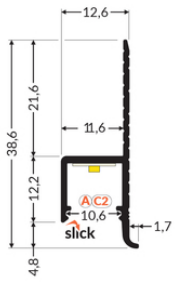

# LED PROFILE OMNI10 AC2 PLUS 1000 ALU.RAW

Spackle in

Architectural

max 10 mm

	 <p>EU industrial designs</p>  <p>CE</p>  <p>PL Made in Poland</p>	 <p>Buy product</p>
---	---	--

## Basic Informations

EAN: 5901597263005	Measurement unit: qty
Material: aluminium	Product packaging dimensions [mm]: 1000 x 14,3 x 38,6
Color: anodized	Bulk packing [qty]: 40
Lenght [mm]: 1000	Master packaging type: Bulk
Weigh [kg]: 0.184	Product with gross packaging weight [kg]: 7.36
Country of origin: PL	

## AVAILABLE VARIANTS

4000 mm, 3000 mm, 2000 mm, 1000 mm