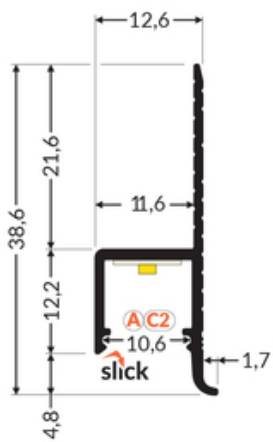

# LED PROFILE OMNI10 AC2 PLUS 1000 ALU.RAW

Spackle in

Architectural

max 10 mm

	 <p>EU industrial designs</p>  <p>CE</p>  <p>PL Made in Poland</p>	 <p>Buy product</p>
---	---	--

## Basic Informations

EAN: 5901597263005	Measurement unit: qty
Material: aluminium	Product packaging dimensions [mm]: 1000 x 14,3 x 38,6
Color: anodized	Bulk packing [qty]: 40
Lenght [mm]: 1000	Master packaging type: Bulk
Weigh [kg]: 0.184	Product with gross packaging weight [kg]: 7.36
Country of origin: PL	

## AVAILABLE VARIANTS

4000 mm, 3000 mm, 2000 mm, 1000 mm