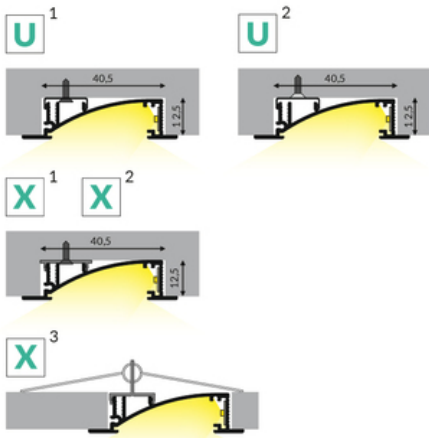

TOPMET LIGHT KŁOSOWICZ WIŚNIEWSKI sp. z o.o.

Ostrowska 354 | 61-312 Poznań | POLAND

tel.: +48 61 872 75 00

info@topmet.pl

pdf card generation date: 09.03.2025