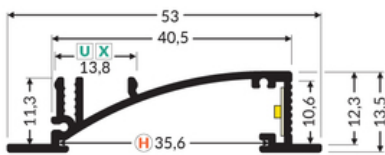

TOPMET LIGHT KŁOSOWICZ WIŚNIEWSKI sp. z o.o.

Ostrowska 354 | 61-312 Poznań | POLAND

tel.: +48 61 872 75 00

info@topmet.pl

pdf card generation date: 09.03.2025