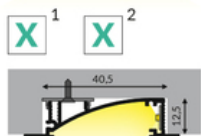

## Basic Informations

EAN: 5901597205098 Index: 23050020 Material: aluminium Color: anodized Length [mm]: 2000 Weight [kg]: 0.622 Country of origin: PL	Measurement unit: qty Product packaging dimensions [mm]: 2000 x 53 x 13,5 Bulk packing [qty]: 20 Master packaging type: Bulk Product with gross packaging weight [kg]: 12.44
---	--