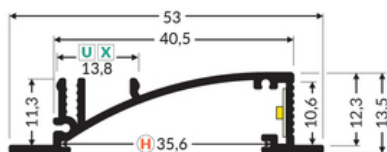

## Basic Informations

EAN: 5901597205098 Index: 23050020 Material: aluminium Color: anodized Length [mm]: 2000 Weight [kg]: 0.622 Country of origin: PL	Measurement unit: qty Product packaging dimensions [mm]: 2000 x 53 x 13,5 Bulk packing [qty]: 20 Master packaging type: Bulk Product with gross packaging weight [kg]: 12.44
---	--

## AVAILABLE VARIANTS

1000 mm, 2000 mm, 3000 mm, 4050 mm