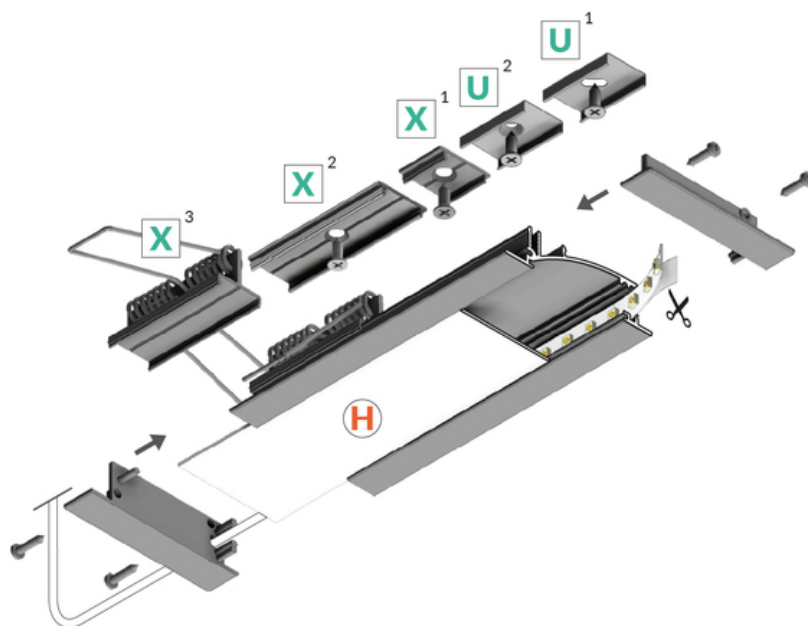

# LED PROFILE FLAT8 H/UX 2000 ANOD.

	<ul style="list-style-type: none"> <li>• flat recessed profile emitting diffused light glow</li> <li>• decorative illumination</li> <li>• a parabolic, reflecting element</li> <li>• even, smooth, diffused light</li> <li>• a flat profile, designed to fit into plasterboards - installation without interference in the frame construction</li> </ul>	<ul style="list-style-type: none"> <li> CE</li> <li> EU industrial designs</li> <li> Made in Poland</li> </ul>	 <p>Buy product</p>
---	--	---	--

## AVAILABLE VARIANTS

1000 mm, 2000 mm, 3000 mm, 4050 mm

## MOUNTING PLATES