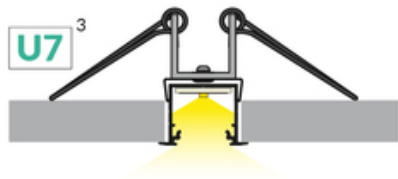

1*
end cap E7
zaślepka E7

TOPMET LIGHT KŁOSOWICZ WIŚNIEWSKI sp. z o.o.

Ostrowska 354 | 61-312 Poznań | POLAND

tel.: +48 61 872 75 00

info@topmet.pl

pdf card generation date: 10.03.2025