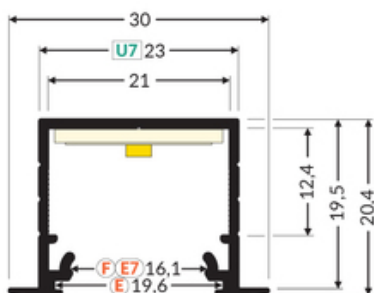

1*
end cap E7
zaślepka E7

TOPMET LIGHT KŁOSOWICZ WIŚNIEWSKI sp. z o.o.

Ostrowska 354 | 61-312 Poznań | POLAND

tel.: +48 61 872 75 00

info@topmet.pl

pdf card generation date: 10.03.2025