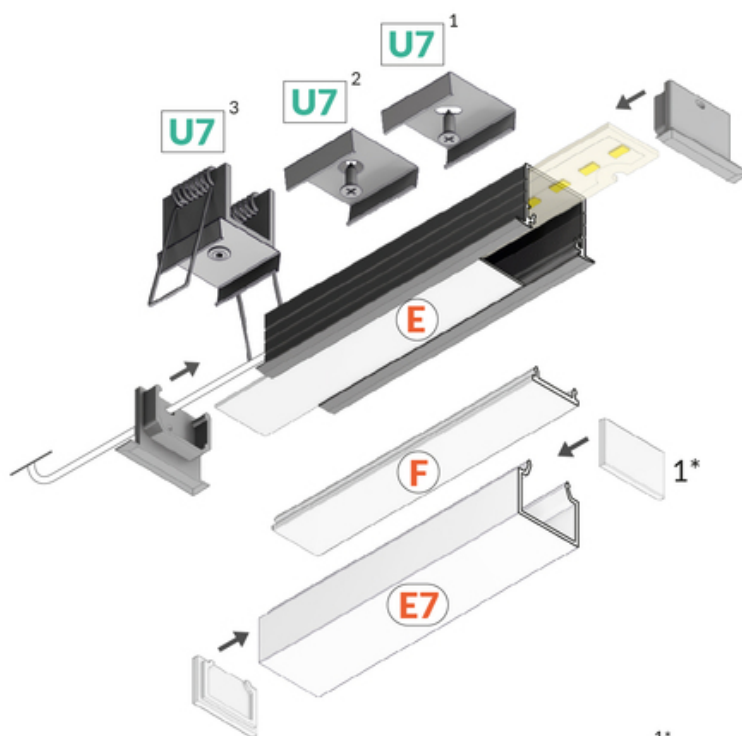

1*
end cap E7
zaślepka E7

TOPMET LIGHT KŁOSOWICZ WIŚNIEWSKI sp. z o.o.

Ostrowska 354 | 61-312 Poznań | POLAND

tel.: +48 61 872 75 00

info@topmet.pl

pdf card generation date: 10.03.2025