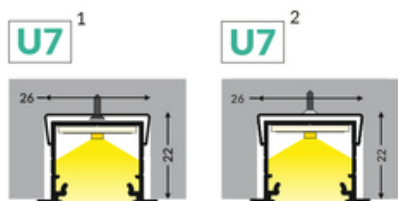

1*
end cap E7
zaślepka E7

TOPMET LIGHT KŁOSOWICZ WIŚNIEWSKI sp. z o.o.

Ostrowska 354 | 61-312 Poznań | POLAND

tel.: +48 61 872 75 00

info@topmet.pl

pdf card generation date: 10.03.2025