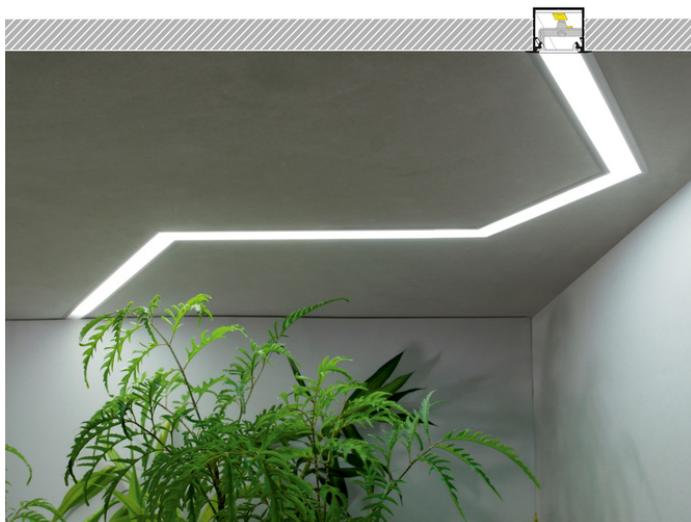

Basic Informations

EAN: 5901597237303
Index: E4010021
Material: aluminium
Color: black anodized
Length [mm]: 1000
Weight [kg]: 0.224
Net weight [kg]: 0.006000000000000001
Country of origin: PL

Measurement unit: qty
Product packaging dimensions [mm]: 1000 x 30 x 20,4
Bulk packing [qty]: 30
Master packaging type: Carton
Product with gross packaging weight [kg]: 7.13