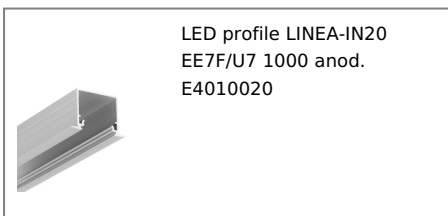

AVAILABLE COLORS