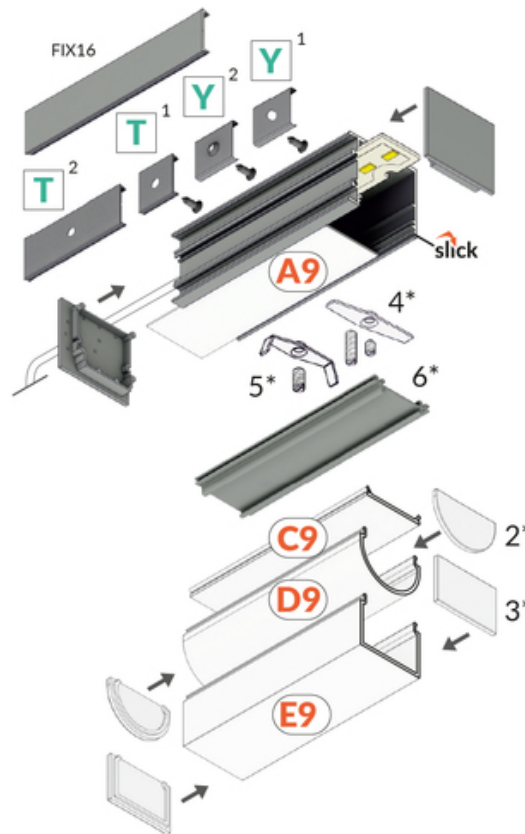

## /PLASTIC BAG

Surface

Lighting

- part of a larger system for luminaire construction
- multiple installation methods
- continuous line of light in angled connections
- unlimited possibilities for light creation

EU industrial designs

CE

Made in Poland

Buy product

2\*  
end cap D9  
zaslepka D9

3\*  
end cap E9  
zaslepka E9

4\*  
LED clamp VARIO30  
docisk LED VARIO30

5\*  
LED clamp VARIO30-1  
docisk LED VARIO30-1