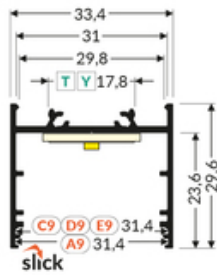

- 2* end cap D9
  zaślepka D9
- 3* end cap E9
  zaślepka E9
- 4* LED clamp VARIO30
  docisk LED VARIO30
- 5* LED clamp VARIO30-1
  docisk LED VARIO30-1
- 6* LED mounting VARIO30
  mocowanie LED VARIO30

TOPMET LIGHT KŁOSOWICZ WIŚNIEWSKI sp. z o.o.

Ostrowska 354 | 61-312 Poznań | POLAND

tel.: +48 61 872 75 00

info@topmet.pl

pdf card generation date: 10.03.2025