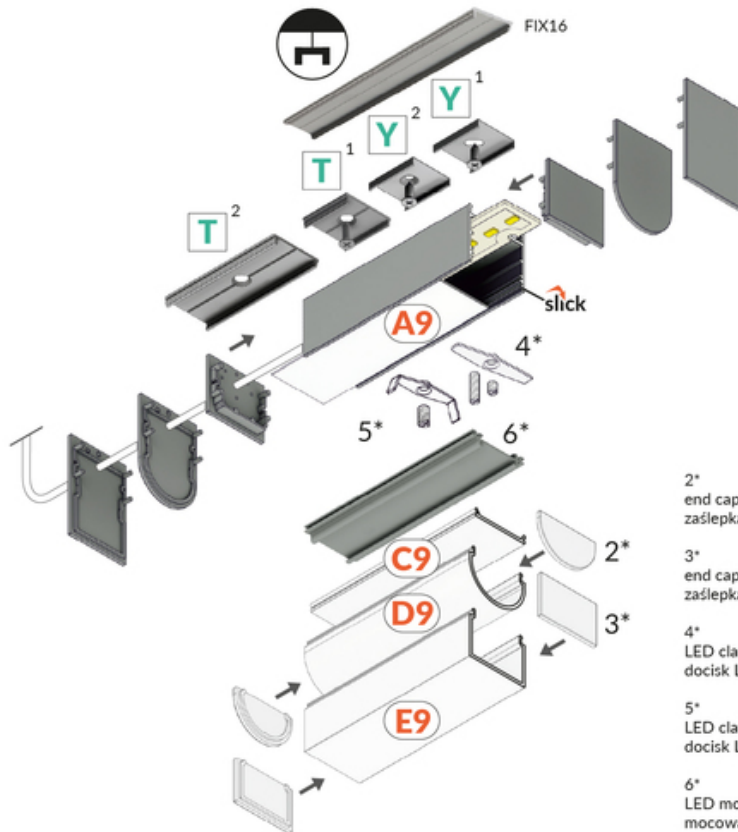

LED PROFILE VARIO30-02 ACDE-9/TY 1000 WHITE PAINTED

/PLASTIC BAG

Surface

Lighting

- part of a larger system for luminaire construction
- multiple installation methods
- continuous line of light in angled connections
- unlimited possibilities for light creation

EU industrial designs

CE

Made in Poland

Buy product

- 2* end cap D9
zaślepka D9
- 3* end cap E9
zaślepka E9
- 4* LED clamp VARIO30
docisk LED VARIO30
- 5* LED clamp VARIO30-1
docisk LED VARIO30-1
- 6* LED mounting VARIO30
mocowanie LED VARIO30

TOPMET LIGHT KŁOSOWICZ WIŚNIEWSKI sp. z o.o.

Ostrowska 354 | 61-312 Poznań | POLAND

tel.: +48 61 872 75 00

info@topmet.pl

pdf card generation date: 10.03.2025

Basic Informations

<p>EAN: 5901597241294 Index: V3050001 Material: aluminium Color: white painted Length [mm]: 1000 Weight [kg]: 0.41 Net weight [kg]: 0.022 Country of origin: PL</p>	<p>Measurement unit: qty Product packaging dimensions [mm]: 1000 x 33,4 x 29,6 Bulk packing [qty]: 20 Master packaging type: Carton Product with gross packaging weight [kg]: 8.61</p>
---	--