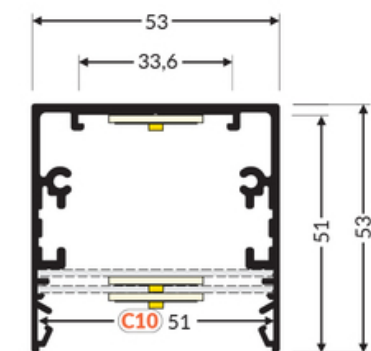

# LED PROFILE PHIL53 C10 1000 BLACK PAINTED /PLASTIC BAG

Surface

Lighting

	<ul style="list-style-type: none"> <li>• profile for creating LED luminaires</li> <li>• perfect as main lighting</li> <li>• various installation options</li> <li>• larger sizes</li> <li>• 3 types of covers available with different light distributions</li> <li>• enables hiding the power supply inside the profile</li> </ul>	<ul style="list-style-type: none"> <li> EU industrial designs</li> <li> CE</li> <li> Made in Poland</li> </ul>	 <p>Buy product</p>
---	---	---	--

## Basic Informations

EAN: 5901597200796 Index: 63520002 Material: aluminium Length [mm]: 1000 Weight [kg]: 0.998 Net weight [kg]: 0.012 Country of origin: PL	Measurement unit: qty Product packaging dimensions [mm]: 1000 x 53 x 53 Bulk packing [qty]: 6 Master packaging type: Carton Product with gross packaging weight [kg]: 6.398
--	---

## AVAILABLE VARIANTS

1000 mm, 2000 mm, 3000 mm, 4050 mm