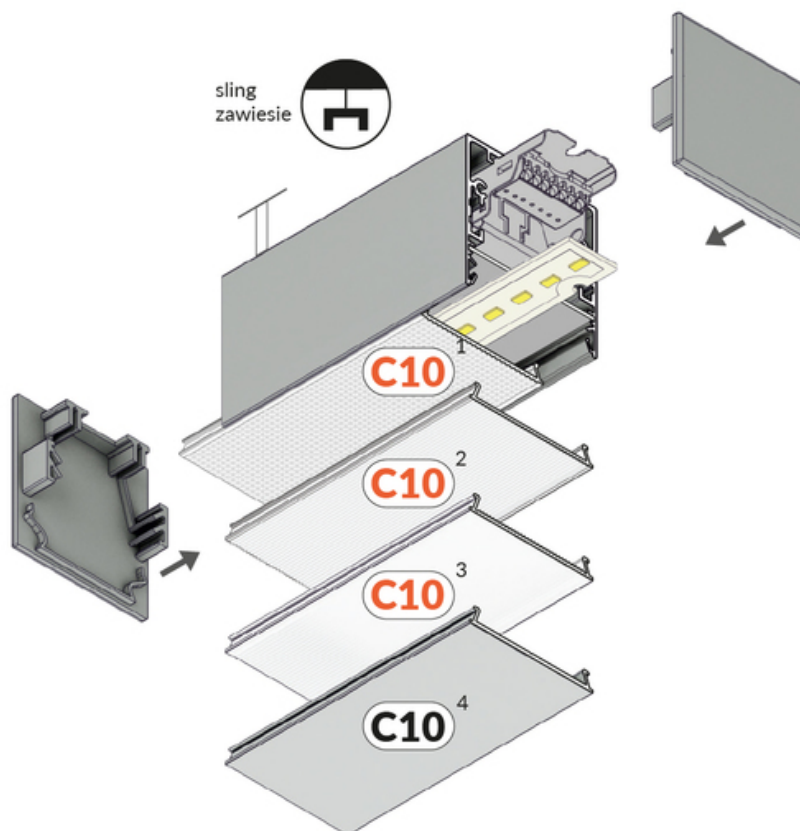

# LED PROFILE PHIL53 C10 1000 BLACK PAINTED /PLASTIC BAG

Surface

Lighting

	<ul style="list-style-type: none"> <li>• profile for creating LED luminaires</li> <li>• perfect as main lighting</li> <li>• various installation options</li> <li>• larger sizes</li> <li>• 3 types of covers available with different light distributions</li> <li>• enables hiding the power supply inside the profile</li> </ul>	<ul style="list-style-type: none"> <li> EU industrial designs</li> <li> CE</li> <li> Made in Poland</li> </ul>	 <p>Buy product</p>
---	---	---	--

## Basic Informations

EAN: 5901597200796 Index: 63520002 Material: aluminium Length [mm]: 1000 Weight [kg]: 0.998 Net weight [kg]: 0.012 Country of origin: PL	Measurement unit: qty Product packaging dimensions [mm]: 1000 x 53 x 53 Bulk packing [qty]: 6 Master packaging type: Carton Product with gross packaging weight [kg]: 6.398
--	---

## AVAILABLE VARIANTS

1000 mm, 2000 mm, 3000 mm, 4050 mm