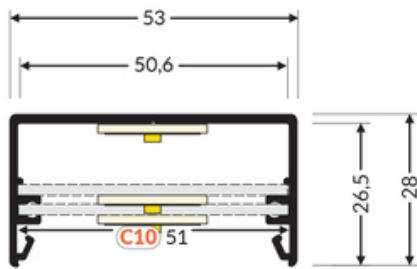

TOPMET LIGHT KŁOSOWICZ WIŚNIEWSKI sp. z o.o.

Ostrowska 354 | 61-312 Poznań | POLAND

tel.: +48 61 872 75 00

info@topmet.pl

pdf card generation date: 10.03.2025