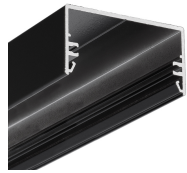

# LED PROFILE LOWI C10 2000 BLACK PAINTED /PLASTIC BAG

Surface

Lighting

EU industrial designs

CE

Made in Poland

Buy product

TOPMET LIGHT KŁOSOWICZ WIŚNIEWSKI sp. z o.o.