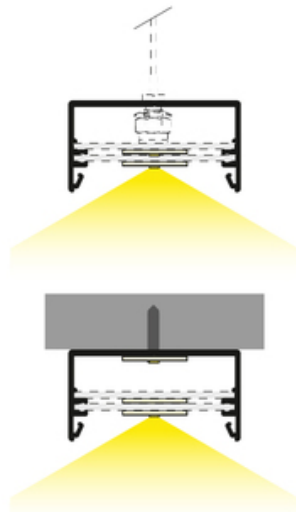

# LED PROFILE LOWI C10 2000 BLACK PAINTED /PLASTIC BAG

Surface

Lighting

EU industrial designs

CE

Made in Poland

Buy product

TOPMET LIGHT KŁOSOWICZ WIŚNIEWSKI sp. z o.o.