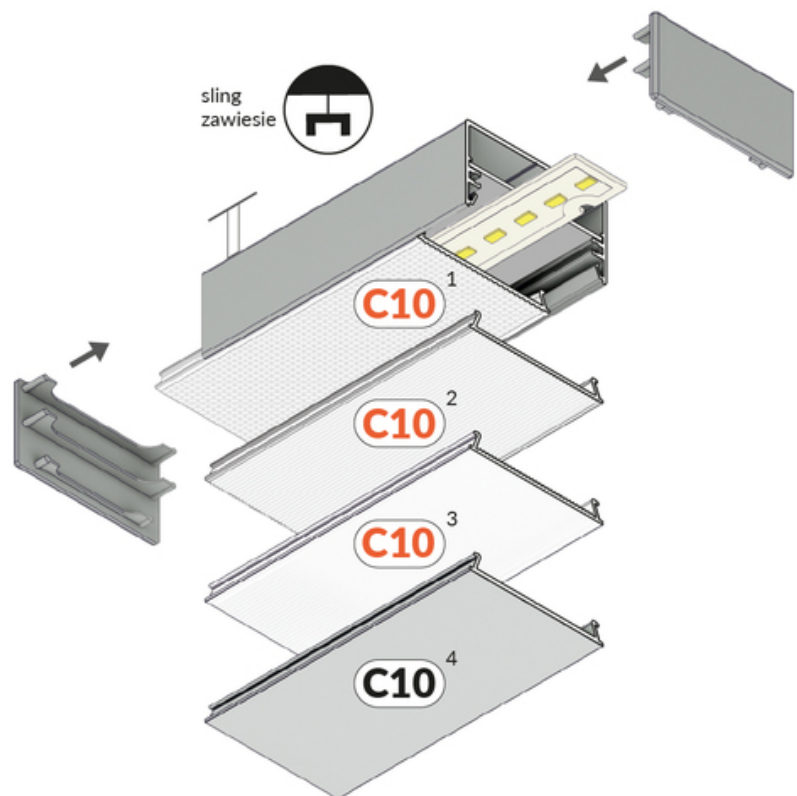

# LED PROFILE LOWI C10 2000 BLACK PAINTED /PLASTIC BAG

Surface

Lighting

EU industrial designs

CE

Made in Poland

Buy product

TOPMET LIGHT KŁOSOWICZ WIŚNIEWSKI sp. z o.o.

## AVAILABLE VARIANTS

1000 mm, 2000 mm, 3000 mm, 4050 mm