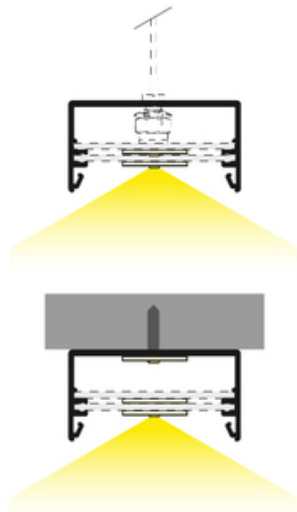

LED PROFILE LOWI C10 1000 RAW ALU.

Surface

Lighting

	<ul style="list-style-type: none"> EU industrial designs CE Made in Poland	 <p>Buy product</p>
---	---	--

Basic Informations

EAN: 5901597217435
 Index: 93020000
 Material: aluminium
 Color: raw aluminium
 Length [mm]: 1000
 Weight [kg]: 0.476
 Net weight [kg]: 0.018
 Country of origin: PL