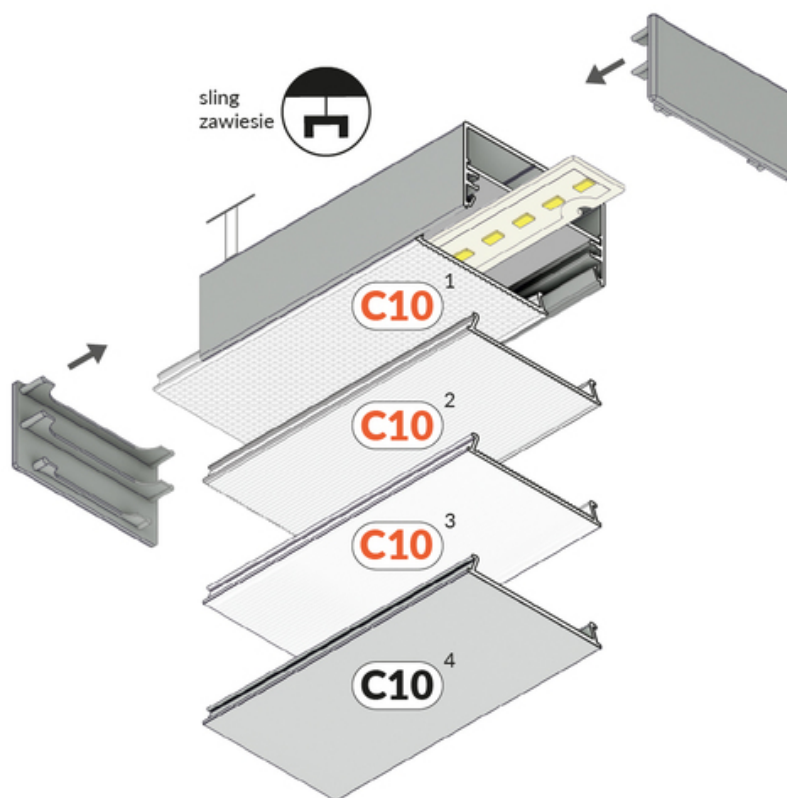

LED PROFILE LOWI C10 1000 RAW ALU.

Surface

Lighting

	<ul style="list-style-type: none"> EU industrial designs CE Made in Poland	 <p>Buy product</p>
---	---	--

Basic Informations

EAN: 5901597217435
 Index: 93020000
 Material: aluminium
 Color: raw aluminium
 Length [mm]: 1000
 Weight [kg]: 0.476
 Net weight [kg]: 0.018
 Country of origin: PL

Measurement unit: qty
 Product packaging dimensions [mm]: 1000 x 53 x 28
 Bulk packing [qty]: 10
 Master packaging type: Bulk
 Product with gross packaging weight [kg]: 4.76

AVAILABLE COLORS

AVAILABLE VARIANTS

DIFFUSERS

END CAPS

MOUNTING PLATES

COMPLEMENTARY PROFILE

cover C10 1000 raw alu.
index: 63550000