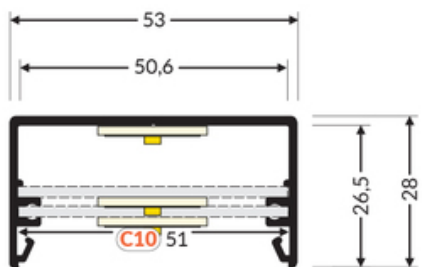

LED PROFILE LOWI C10 1000 RAW ALU.

Surface

Lighting

	<ul style="list-style-type: none"> EU industrial designs CE Made in Poland	 <p>Buy product</p>
---	---	--

Basic Informations

EAN: 5901597217435
 Index: 93020000
 Material: aluminium
 Color: raw aluminium
 Length [mm]: 1000
 Weight [kg]: 0.476
 Net weight [kg]: 0.018
 Country of origin: PL

Measurement unit: qty
 Product packaging dimensions [mm]: 1000 x 53 x 28
 Bulk packing [qty]: 10
 Master packaging type: Bulk
 Product with gross packaging weight [kg]: 4.76

AVAILABLE COLORS

AVAILABLE VARIANTS