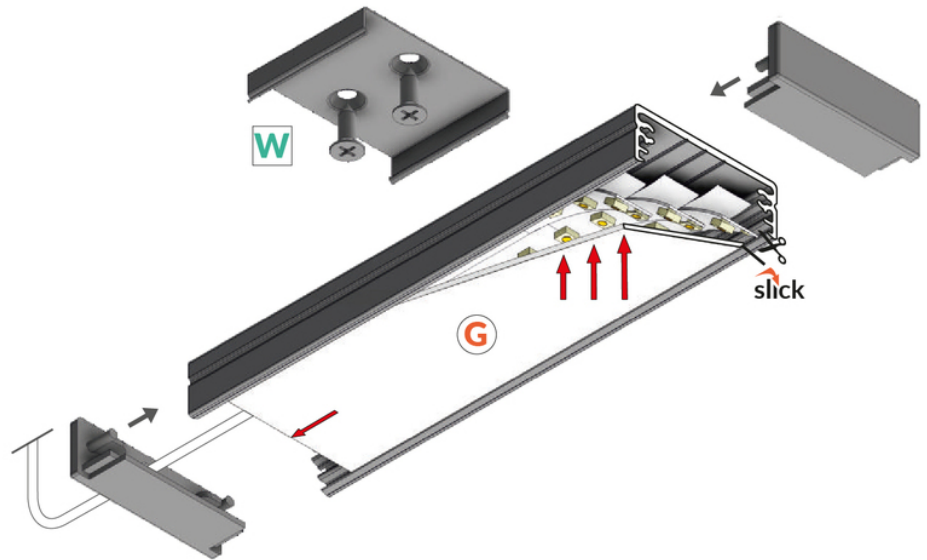

# LED PROFILE WIDE24 G/W 2000 WHITE PAINTED /PLASTIC BAG

- possibility of installing 3 parallel 8 mm LED strips
- socket with Slick function
- C11

Buy product

## AVAILABLE VARIANTS

1000 mm, 2000 mm, 3000 mm, 4050 mm