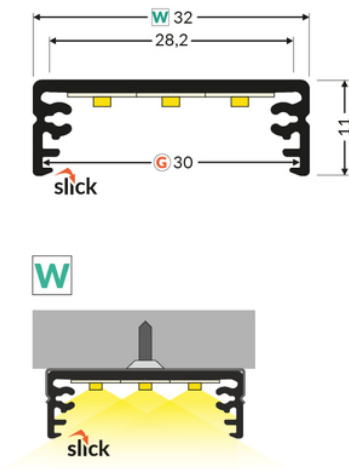

# LED PROFILE WIDE24 G/W 2000 WHITE PAINTED /PLASTIC BAG

- possibility of installing 3 parallel 8 mm LED strips
- socket with Slick function
- C11

Buy product

## AVAILABLE VARIANTS

1000 mm, 2000 mm, 3000 mm, 4050 mm