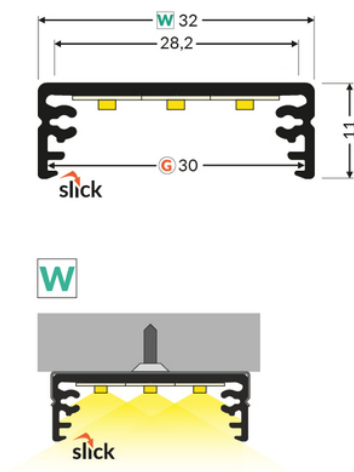

# LED PROFILE WIDE24 G/W 2000 BLACK ANOD. /PLASTIC BAG

- possibility of installing 3 parallel 8 mm LED strips
- socket with Slick function
- C11

CE

EU industrial designs

Made in Poland

Buy product

## AVAILABLE VARIANTS

1000 mm, 2000 mm, 3000 mm, 4050 mm

### MOUNTING PLATES