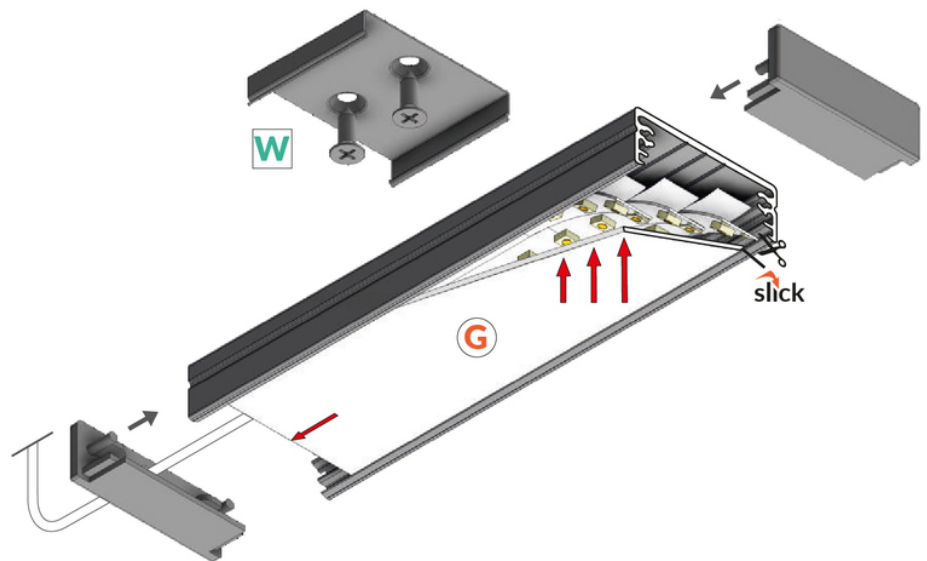

# LED PROFILE WIDE24 G/W 2000 BLACK ANOD. /PLASTIC BAG

- possibility of installing 3 parallel 8 mm LED strips
- socket with Slick function
- C11

CE

EU industrial designs

Made in Poland

Buy product

## AVAILABLE VARIANTS

1000 mm, 2000 mm, 3000 mm, 4050 mm