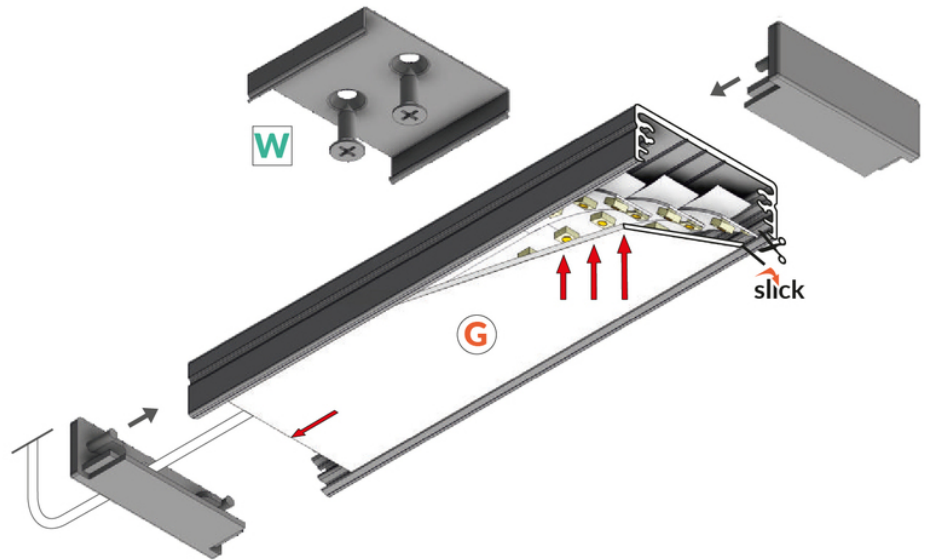

LED PROFILE WIDE24 G/W 1000 WHITE PAINTED /PLASTIC BAG

- possibility of installing 3 parallel 8 mm LED strips
- socket with Slick function
- C11

Buy product

Basic Informations

EAN: 5901597204930

Index: 84020001

Material: aluminium

Color: white painted

Length [mm]: 1000

Weight [kg]: 0.245

Net weight [kg]: 0.018

Country of origin: PL

Measurement unit: qty

Product packaging dimensions [mm]: 1000 x 32 x 11

Bulk packing [qty]: 40

Master packaging type: Carton

Product with gross packaging weight [kg]: 10.21

AVAILABLE COLORS

AVAILABLE VARIANTS

1000 mm, 2000 mm, 3000 mm, 4050 mm

TOPMET LIGHT KŁOSOWICZ WIŚNIEWSKI sp. z o.o.