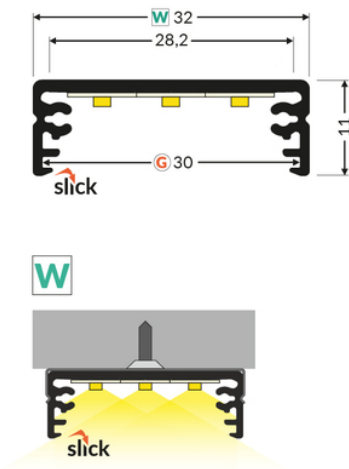

LED PROFILE WIDE24 G/W 1000 WHITE PAINTED /PLASTIC BAG

- possibility of installing 3 parallel 8 mm LED strips
- socket with Slick function
- C11

Buy product

Basic Informations

EAN: 5901597204930

Index: 84020001

Material: aluminium

Color: white painted

Length [mm]: 1000

Weight [kg]: 0.245

Net weight [kg]: 0.018

Country of origin: PL

Measurement unit: qty

Product packaging dimensions [mm]: 1000 x 32 x 11