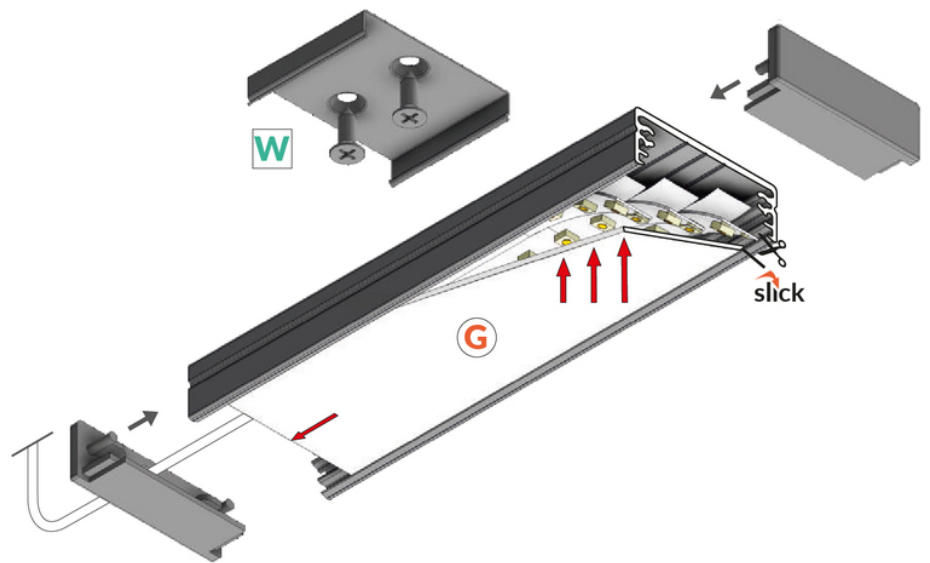

# LED PROFILE WIDE24 G/W 1000 BLACK ANOD. /PLASTIC BAG

	<ul style="list-style-type: none"><li>• possibility of installing 3 parallel 8 mm LED strips</li><li>• socket with Slick function</li><li>• C11</li></ul>	 EU industrial designs  CE  Made in Poland	 Buy product
---	---	---	--

## AVAILABLE VARIANTS

1000 mm, 2000 mm, 3000 mm, 4050 mm