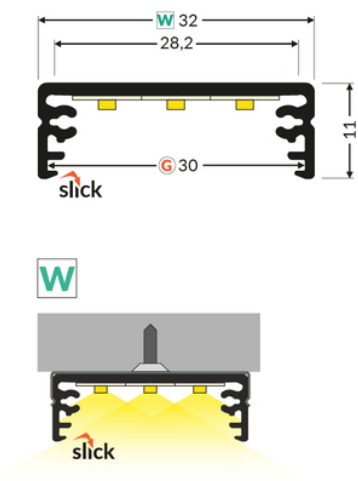

# LED PROFILE WIDE24 G/W 1000 BLACK ANOD. /PLASTIC BAG

	<ul style="list-style-type: none"><li>• possibility of installing 3 parallel 8 mm LED strips</li><li>• socket with Slick function</li><li>• C11</li></ul>	 EU industrial designs  CE  Made in Poland	 Buy product
---	---	---	--

## Basic Informations

<p>EAN: 5901597204954          Index: 84020021          Material: aluminium          Color: black anodized          Length [mm]: 1000          Weight [kg]: 0.232          Net weight [kg]: 0.012          Country of origin: PL</p>	<p>Measurement unit: qty          Product packaging dimensions [mm]: 1000 x 32 x 11          Bulk packing [qty]: 40          Master packaging type: Carton          Product with gross packaging weight [kg]: 9.69</p>
--	--

## AVAILABLE VARIANTS

1000 mm, 2000 mm, 3000 mm, 4050 mm

### MOUNTING PLATES