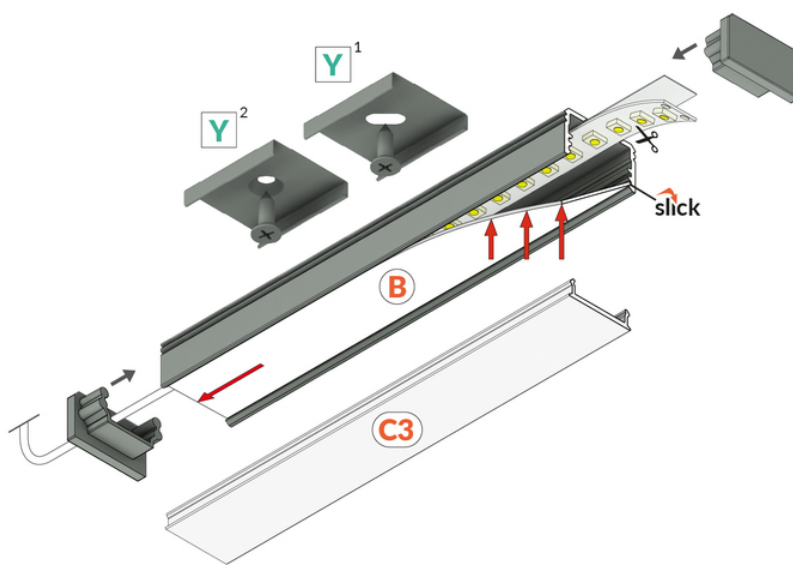

LED PROFILE UNI14 BC3/Y 2000 BLACK ANOD. /PLASTIC BAG

Surface

Furniture

max 14 mm

	<ul style="list-style-type: none"> EU industrial designs CE Made in Poland	 <p>Buy product</p>
---	---	--

Basic Informations

EAN: 5901597260639
Index: L1000221
Material: aluminium
Color: black anodized
Length [mm]: 2000
Weight [kg]: 0.217
Net weight [kg]: 0.018
Country of origin: PL

Measurement unit: qty
Product packaging dimensions [mm]: 2000 x 17,6 x 10
Bulk packing [qty]: 40
Master packaging type: Carton
Product with gross packaging weight [kg]: 9.74