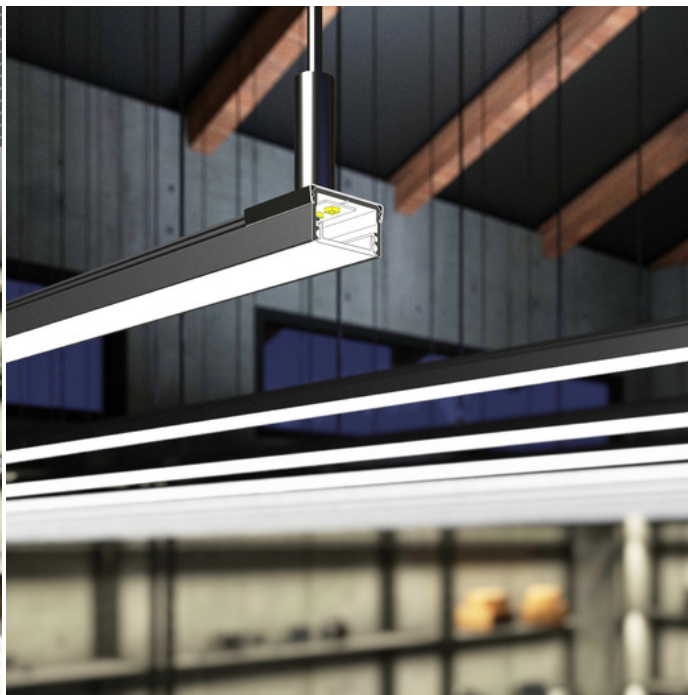

LED PROFILE UNI14 BC3/Y 2000 BLACK ANOD. /PLASTIC BAG

Surface

Furniture

max 14 mm

	<ul style="list-style-type: none"> EU industrial designs CE Made in Poland	 <p>Buy product</p>
---	---	--

Basic Informations