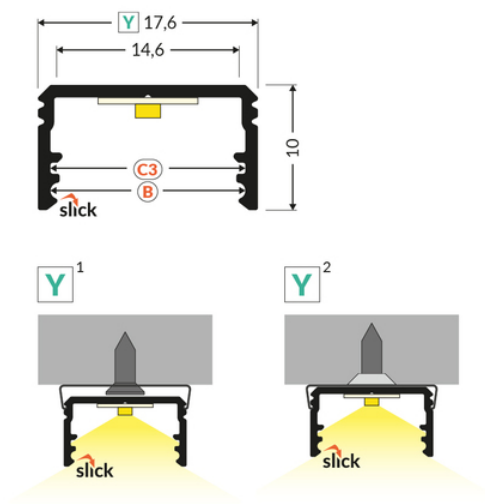

LED PROFILE UNI14 BC3/Y 2000 BLACK ANOD. /PLASTIC BAG

Surface

Furniture

max 14 mm

	<ul style="list-style-type: none"> EU industrial designs CE Made in Poland	 <p>Buy product</p>
---	---	--

Basic Informations

EAN: 5901597260639
Index: L1000221
Material: aluminium
Color: black anodized
Length [mm]: 2000
Weight [kg]: 0.217
Net weight [kg]: 0.018
Country of origin: PL

Measurement unit: qty
Product packaging dimensions [mm]: 2000 x 17,6 x 10
Bulk packing [qty]: 40
Master packaging type: Carton
Product with gross packaging weight [kg]: 9.74