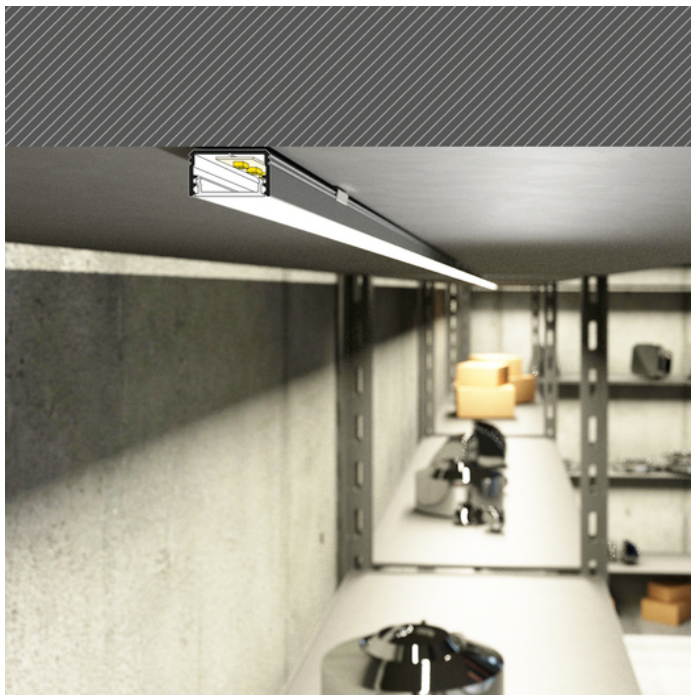

LED PROFILE UNI14 BC3/Y 2000 BLACK ANOD. /PLASTIC BAG

Surface

Furniture

max 14 mm

	<ul style="list-style-type: none"> EU industrial designs CE Made in Poland	 <p>Buy product</p>
---	---	--

Basic Informations