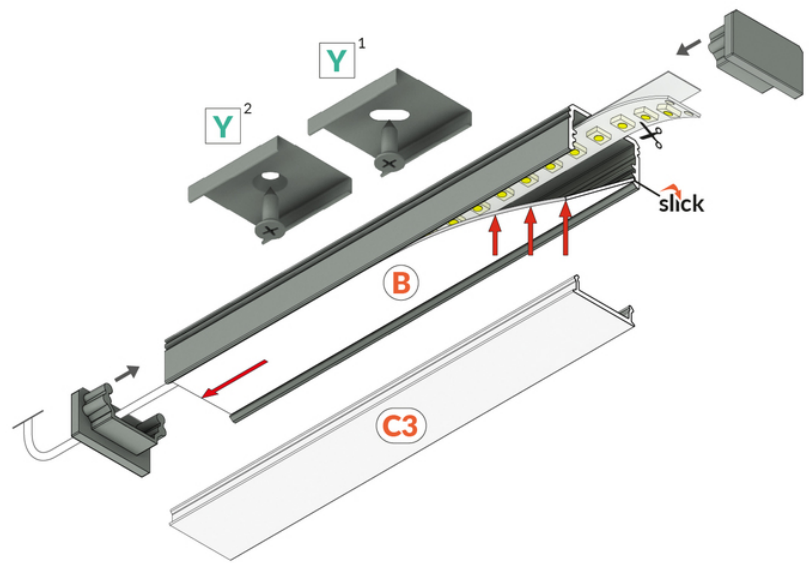

LED PROFILE UNI14 BC3/Y 2000 WHITE PAINTED /PLASTIC BAG

Surface

Furniture

max 14 mm

CE

EU industrial designs

Made in Poland

Buy product

Basic Informations

EAN: 5901597260622

Index: L1000201

Material: aluminium

Color: white painted

Length [mm]: 2000

Weight [kg]: 0.236

Net weight [kg]: 0.022

Country of origin: PL

Measurement unit: qty

Product packaging dimensions [mm]: 2000 x 17,6 x 10

Bulk packing [qty]: 40

Master packaging type: Carton

Product with gross packaging weight [kg]: 10.5

AVAILABLE COLORS