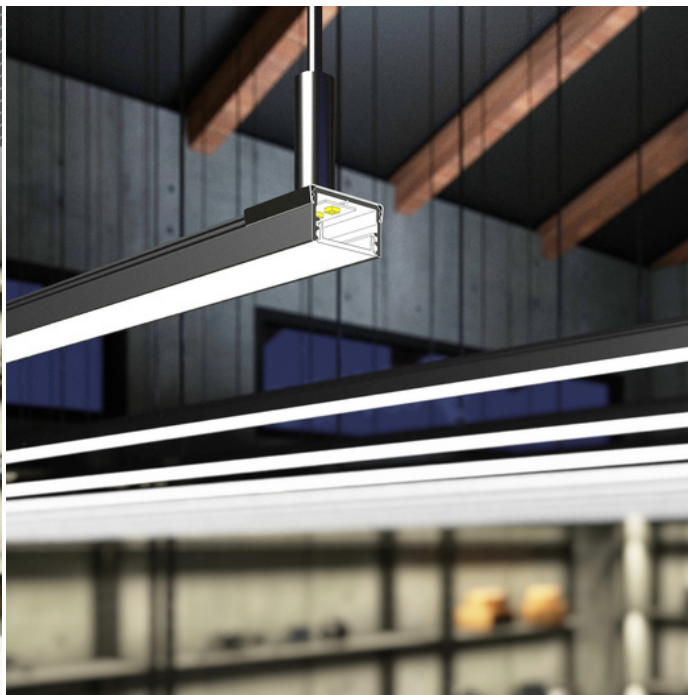

LED PROFILE UNI14 BC3/Y 2000 WHITE PAINTED /PLASTIC BAG

Surface

Furniture

max 14 mm

CE

EU industrial designs

Made in Poland

Buy product

Basic Informations

EAN: 5901597260622

Index: L1000201

Material: aluminium

Color: white painted

Length [mm]: 2000

Weight [kg]: 0.236

Net weight [kg]: 0.022