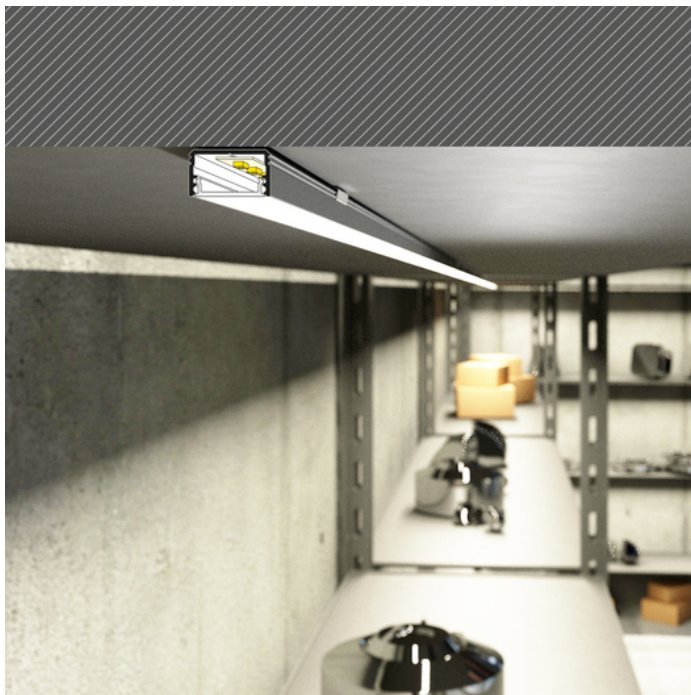

LED PROFILE UNI14 BC3/Y 2000 WHITE PAINTED /PLASTIC BAG

Surface

Furniture

max 14 mm

CE

EU industrial designs

Made in Poland

Buy product

Basic Informations

EAN: 5901597260622

Index: L1000201

Material: aluminium

Color: white painted

Length [mm]: 2000

Weight [kg]: 0.236

Net weight [kg]: 0.022