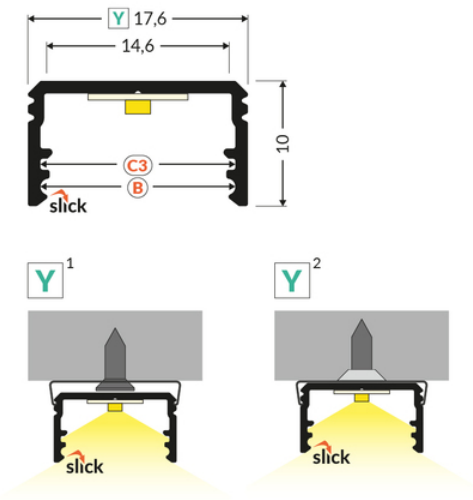

LED PROFILE UNI14 BC3/Y 2000 WHITE PAINTED /PLASTIC BAG

Surface

Furniture

max 14 mm

CE

EU industrial designs

Made in Poland

Buy product

Basic Informations

EAN: 5901597260622

Index: L1000201

Material: aluminium

Color: white painted

Length [mm]: 2000

Weight [kg]: 0.236

Net weight [kg]: 0.022