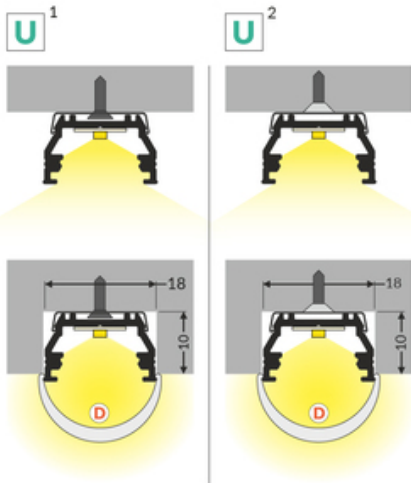

TOPMET LIGHT KŁOSOWICZ WIŚNIEWSKI sp. z o.o.

Ostrowska 354 | 61-312 Poznań | POLAND

tel.: +48 61 872 75 00

info@topmet.pl

pdf card generation date: 10.03.2025