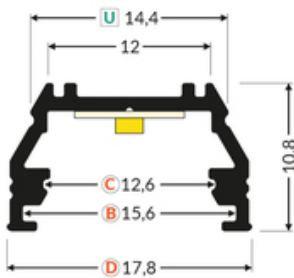

TOPMET LIGHT KŁOSOWICZ WIŚNIEWSKI sp. z o.o.

Ostrowska 354 | 61-312 Poznań | POLAND

tel.: +48 61 872 75 00

info@topmet.pl

pdf card generation date: 10.03.2025