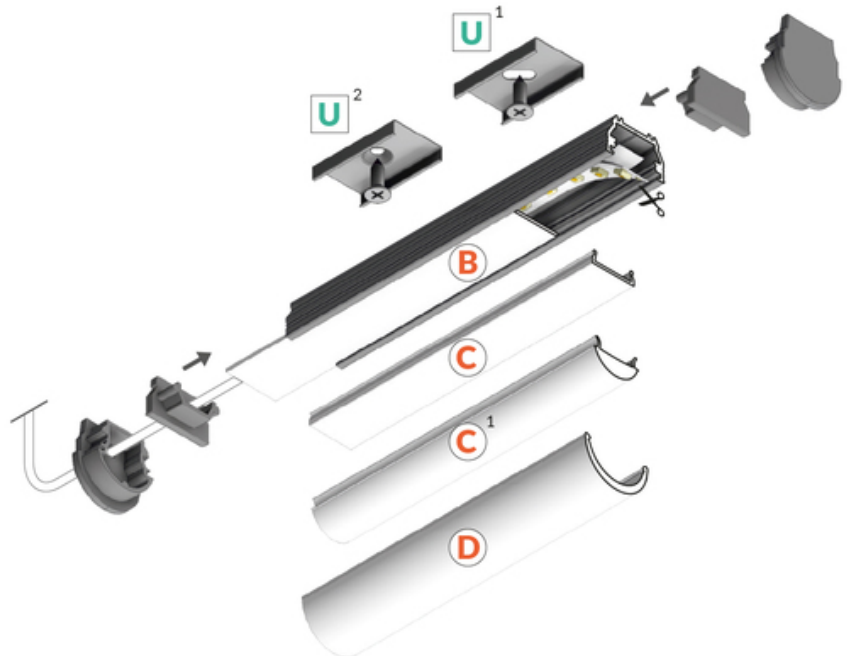

LED PROFILE UNI12 BCD/U 2000 RAW ALU.

Recessed

Furniture

Surface

CE

EU industrial designs

Made in Poland

Buy product

Material: aluminium

Color: raw aluminium

Length [mm]: 2000

Weight [kg]: 0.26

Net weight [kg]: 0.024

Country of origin: PL

Measurement unit: qty

Product packaging dimensions [mm]: 2000 x 17,8 x 10,8

Bulk packing [qty]: 40

Master packaging type: Bulk

Product with gross packaging weight [kg]: 10.4

AVAILABLE COLORS

AVAILABLE VARIANTS

1000 mm, 2000 mm, 3000 mm, 4050 mm

Matching elements

DIFFUSERS