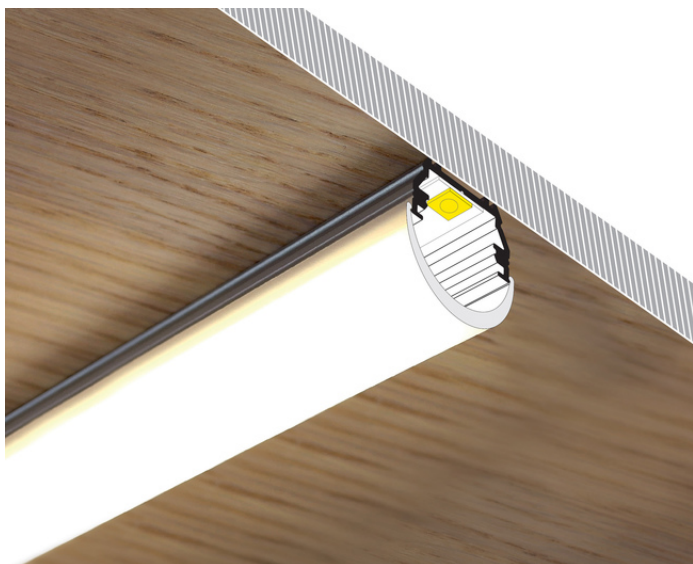

Basic Informations

EAN: 5901597203636

Index: A1020000

Material: aluminium

Color: raw aluminium

Length [mm]: 2000

Weight [kg]: 0.26

Net weight [kg]: 0.024

Country of origin: PL

Measurement unit: qty

Product packaging dimensions [mm]: 2000 x 17,8 x 10,8

Bulk packing [qty]: 40

Master packaging type: Bulk

Product with gross packaging weight [kg]: 10.4