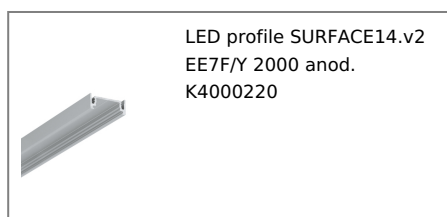

AVAILABLE COLORS

AVAILABLE VARIANTS

2000 mm, 4050 mm

Matching elements