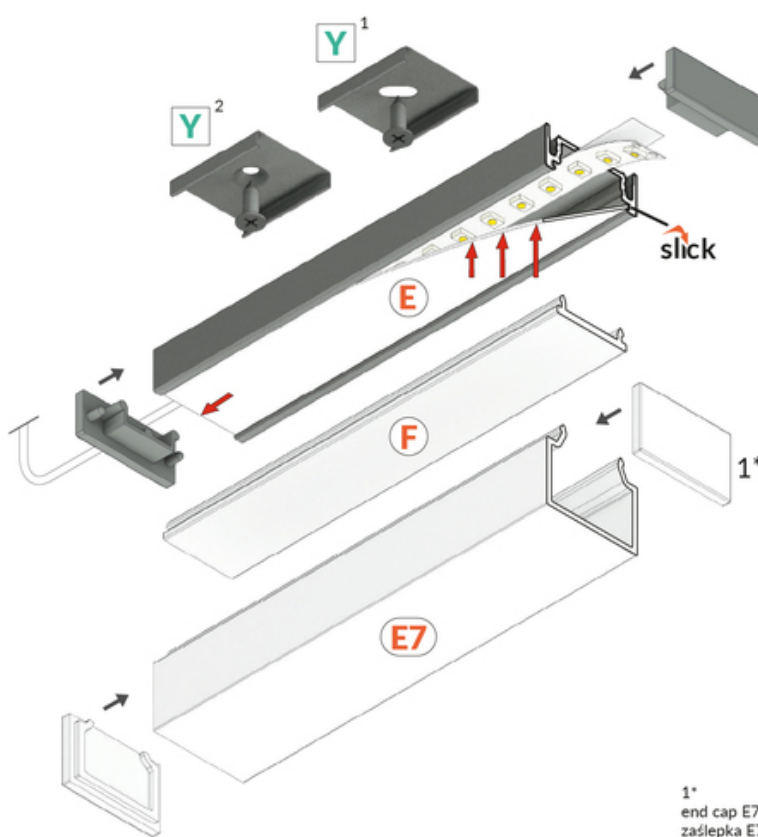

# LED PROFILE SURFACE14.V2 EE7F/Y 2000 RAW ALU.

Furniture

max 14 mm

Surface

	<ul style="list-style-type: none"> <li>• a new generation of surface profiles</li> <li>• basic and aesthetically pleasing furniture profile</li> <li>• hidden mounting</li> <li>• reduced weight</li> <li>• updated design</li> </ul>	<ul style="list-style-type: none"> <li>• EU industrial designs</li> <li>• CE</li> <li>• Made in Poland</li> </ul>	 <p>Buy product</p>
---	---	---	--

## AVAILABLE VARIANTS

2000 mm, 4050 mm