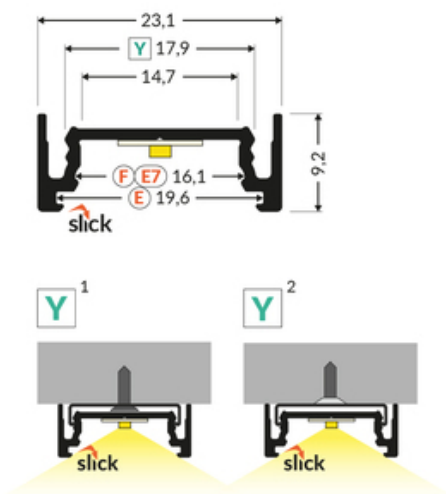

# LED PROFILE SURFACE14.V2 EE7F/Y 2000 RAW ALU.

Furniture

max 14 mm

Surface

	<ul style="list-style-type: none"> <li>• a new generation of surface profiles</li> <li>• basic and aesthetically pleasing furniture profile</li> <li>• hidden mounting</li> <li>• reduced weight</li> <li>• updated design</li> </ul>	<ul style="list-style-type: none"> <li>• EU industrial designs</li> <li>• CE</li> <li>• Made in Poland</li> </ul>	 <p>Buy product</p>
---	---	---	--

## Basic Informations

<p>EAN: 5901597230632          Index: K4000200          Material: aluminium          Color: raw aluminium          Length [mm]: 2000          Weight [kg]: 0.292          Net weight [kg]: 0.024          Country of origin: PL</p>	<p>Measurement unit: qty          Product packaging dimensions [mm]: 2000 x 24 x 9          Bulk packing [qty]: 40          Master packaging type: Bulk          Product with gross packaging weight [kg]: 11.68</p>
---	--

## AVAILABLE VARIANTS

2000 mm, 4050 mm