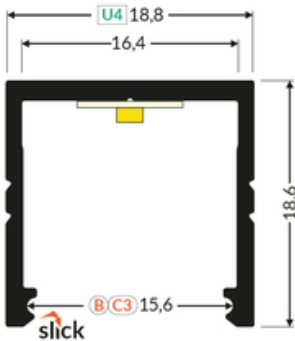

LED PROFILE SMART16 BC3/U4 1000 WHITE PAINTED /PLASTIC BAG

- Slick socket
- easy assembly technology
- 2 channels for mounting bracket (with or without mounting surface distance)
- continuous line of light (when using LED strip 120 P/m and opal diffuser)

Buy product

TOPMET LIGHT KŁOSOWICZ WIŚNIEWSKI sp. z o.o.

Ostrowska 354 | 61-312 Poznań | POLAND

tel.: +48 61 872 75 00

info@topmet.pl

pdf card generation date: 10.03.2025

Basic Informations

EAN: 5901597243762 Index: F1010001 Material: aluminium Color: white painted Length [mm]: 1000 Weight [kg]: 0.222 Net weight [kg]: 0.015 Country of origin: PL	Measurement unit: qty Product packaging dimensions [mm]: 1000 x 18,8 x 18,6 Bulk packing [qty]: 30 Master packaging type: Carton Product with gross packaging weight [kg]: 7.07
--	---