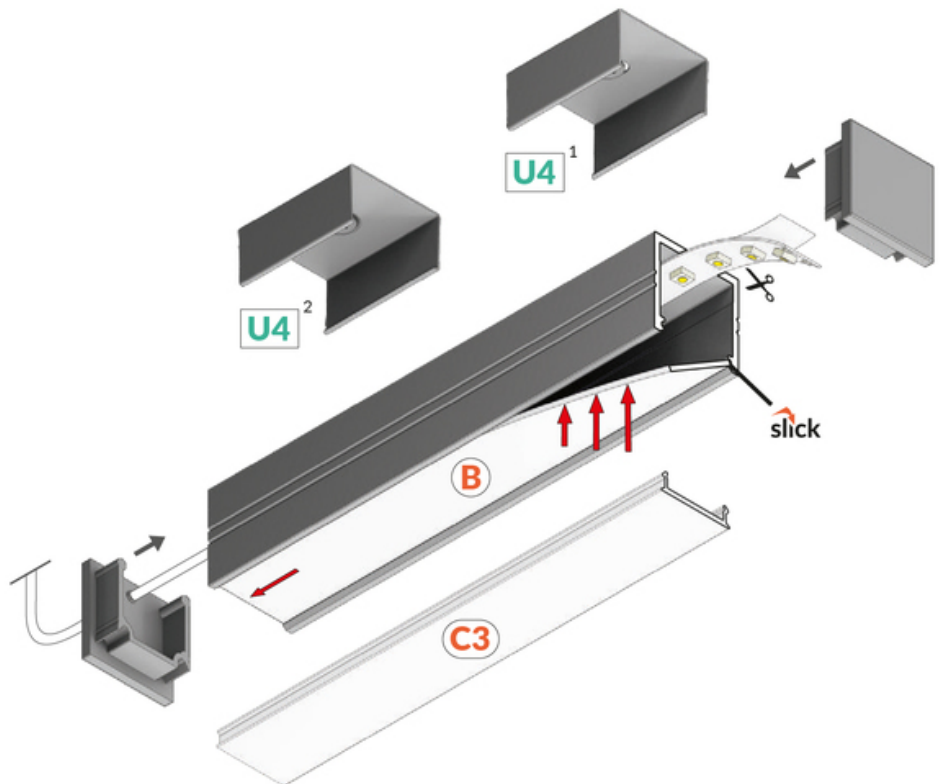

LED PROFILE SMART16 BC3/U4 1000 WHITE PAINTED /PLASTIC BAG

- Slick socket
- easy assembly technology
- 2 channels for mounting bracket (with or without mounting surface distance)
- continuous line of light (when using LED strip 120 P/m and opal diffuser)

Buy product

TOPMET LIGHT KŁOSOWICZ WIŚNIEWSKI sp. z o.o.

Ostrowska 354 | 61-312 Poznań | POLAND

tel.: +48 61 872 75 00

info@topmet.pl

pdf card generation date: 10.03.2025

Basic Informations

EAN: 5901597243762 Index: F1010001 Material: aluminium Color: white painted Length [mm]: 1000 Weight [kg]: 0.222 Net weight [kg]: 0.015 Country of origin: PL	Measurement unit: qty Product packaging dimensions [mm]: 1000 x 18,8 x 18,6 Bulk packing [qty]: 30 Master packaging type: Carton Product with gross packaging weight [kg]: 7.07
--	---

AVAILABLE COLORS

 <p>LED profile SMART16 BC3/U4 1000 anod. F1010020</p>	 <p>LED profile SMART16 BC3/U4 1000 alu.raw F1010000</p>	 <p>LED profile SMART16 BC3/U4 1000 black anod /plastic bag F1010021</p>
---	---	---

END CAPS

**end cap SMART16-BC3
white [20pcs]**
index: F1999901

MOUNTING PLATES

**mounting plate U4 white
painted [20pcs]**
index: F1970001

**mounting plate U4 cone
white painted [20pcs]**
index: F1980001