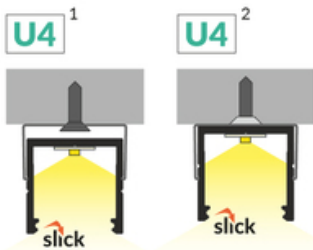

TOPMET LIGHT KŁOSOWICZ WIŚNIEWSKI sp. z o.o.

Ostrowska 354 | 61-312 Poznań | POLAND

tel.: +48 61 872 75 00

info@topmet.pl

pdf card generation date: 10.03.2025