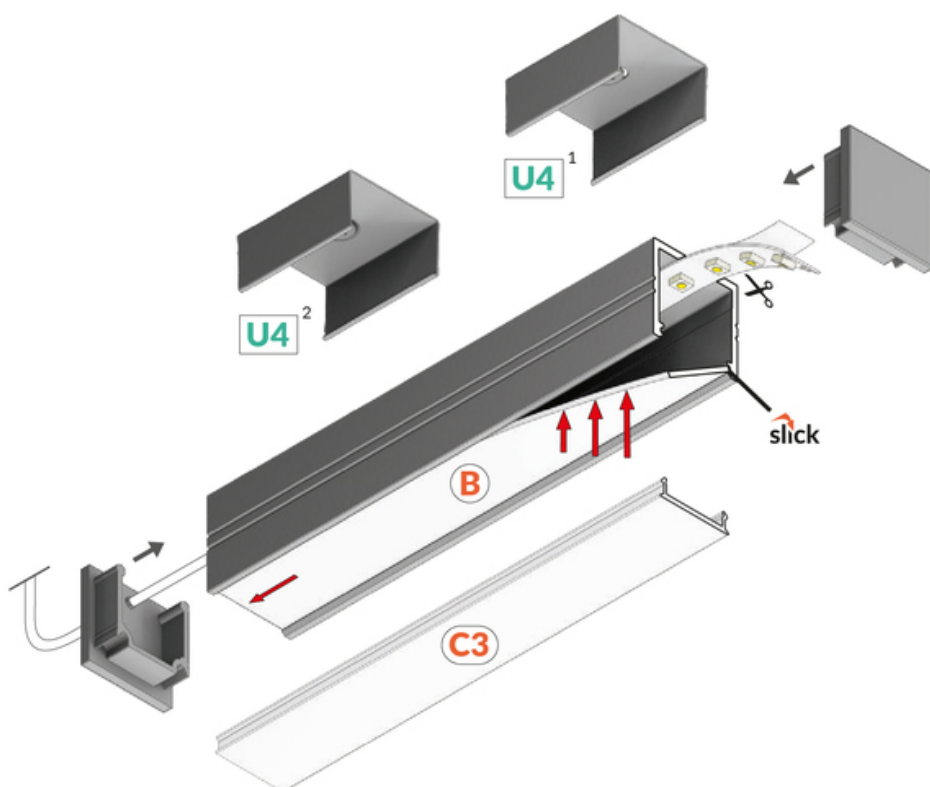

# LED PROFILE SMART16 BC3/U4 1000 ANOD.

Furniture

max 16 mm

Surface

	<ul style="list-style-type: none"> <li>• Slick socket</li> <li>• easy assembly technology</li> <li>• 2 channels for mounting bracket</li> <li>• 2 channels for mounting bracket (with or without mounting surface distance)</li> <li>• continuous line of light (when using LED strip 120 P/m and opal diffuser)</li> </ul>	<ul style="list-style-type: none"> <li> EU industrial designs</li> <li> CE</li> <li> Made in Poland</li> </ul>	 <p>Buy product</p>
---	---	---	--

## Basic Informations

EAN: 5901597243724 Index: F1010020 Material: aluminium Color: anodized Length [mm]: 1000 Weight [kg]: 0.201 Net weight [kg]: 0.024 Country of origin: PL	Measurement unit: qty Product packaging dimensions [mm]: 1000 x 18,8 x 18,6 Bulk packing [qty]: 40 Master packaging type: Bulk Product with gross packaging weight [kg]: 8.04
---	---

## AVAILABLE COLORS

 <p>LED profile SMART16 BC3/U4 1000 white painted /plastic bag F1010001</p>	 <p>LED profile SMART16 BC3/U4 1000 alu.raw F1010000</p>	 <p>LED profile SMART16 BC3/U4 1000 black anod /plastic bag F1010021</p>
--	---	---

## AVAILABLE VARIANTS

1000 mm, 2000 mm, 3000 mm, 4050 mm