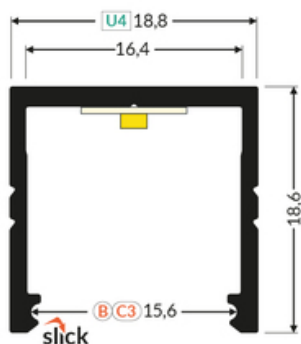

# LED PROFILE SMART16 BC3/U4 1000 ANOD.

Furniture

max 16 mm

Surface

	<ul style="list-style-type: none"> <li>• Slick socket</li> <li>• easy assembly technology</li> <li>• 2 channels for mounting bracket</li> <li>• 2 channels for mounting bracket (with or without mounting surface distance)</li> <li>• continuous line of light (when using LED strip 120 P/m and opal diffuser)</li> </ul>	<ul style="list-style-type: none"> <li> EU industrial designs</li> <li> CE</li> <li> Made in Poland</li> </ul>	 <p>Buy product</p>
---	---	---	--

## Basic Informations

EAN: 5901597243724 Index: F1010020 Material: aluminium Color: anodized Length [mm]: 1000 Weight [kg]: 0.201 Net weight [kg]: 0.024 Country of origin: PL	Measurement unit: qty Product packaging dimensions [mm]: 1000 x 18,8 x 18,6 Bulk packing [qty]: 40 Master packaging type: Bulk Product with gross packaging weight [kg]: 8.04
---	---

## AVAILABLE VARIANTS

1000 mm, 2000 mm, 3000 mm, 4050 mm