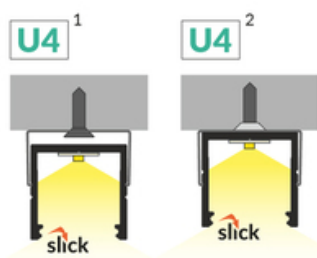

# LED PROFILE SMART16 BC3/U4 1000 ANOD.

Furniture

max 16 mm

Surface

	<ul style="list-style-type: none"> <li>• Slick socket</li> <li>• easy assembly technology</li> <li>• 2 channels for mounting bracket</li> <li>• 2 channels for mounting bracket (with or without mounting surface distance)</li> <li>• continuous line of light (when using LED strip 120 P/m and opal diffuser)</li> </ul>	<ul style="list-style-type: none"> <li> EU industrial designs</li> <li> CE</li> <li> Made in Poland</li> </ul>	 <p>Buy product</p>
---	---	---	--