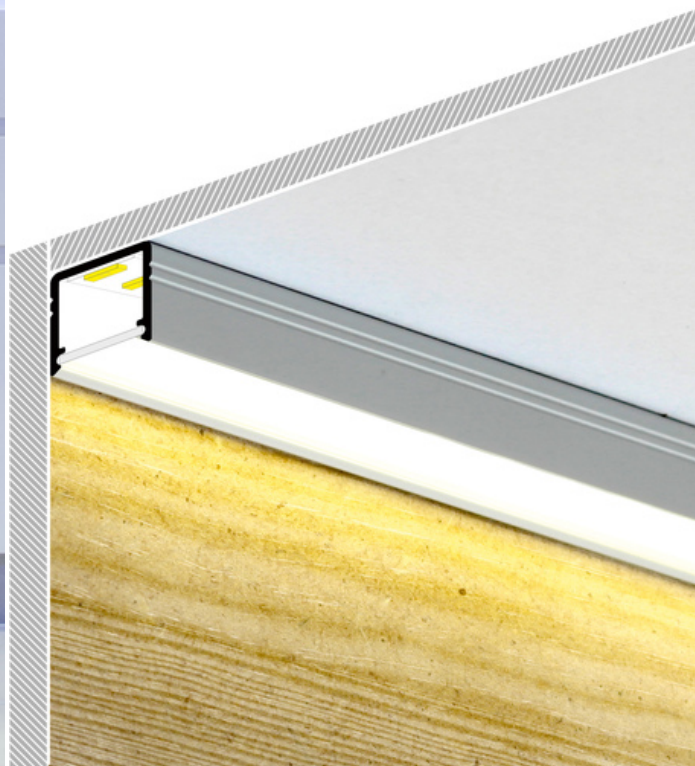

# LED PROFILE SMART10 AC2/Z 1000 RAW ALU.

	<ul style="list-style-type: none"> <li>• continuous line of light (when using LED strip 120 P/m and opal diffuser)</li> <li>• Slick socket</li> <li>• miniature dimensions</li> <li>• universal application</li> <li>• the possibility of using waterproof LED strips</li> </ul>	<ul style="list-style-type: none"> <li> EU industrial designs</li> <li> CE</li> <li> Made in Poland</li> </ul>	<p>Buy product</p>
--	--	--	--------------------

## AVAILABLE COLORS

 <p>LED profile SMART10 AC2/Z 1000 anod. C2010020</p>	 <p>LED profile SMART10 AC2/Z 1000 white painted /plastic bag C2010001</p>	 <p>LED profile SMART10 AC2/Z 1000 black anod. /plastic bag C2010021</p>
--	---	---