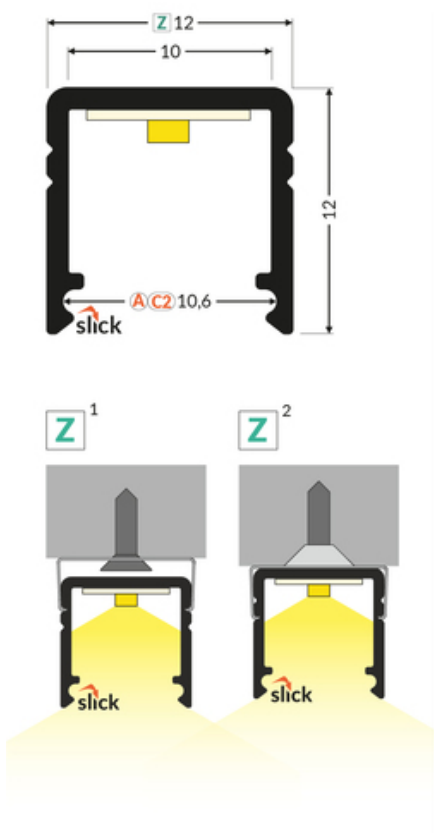

# LED PROFILE SMART10 AC2/Z 1000 RAW ALU.

	<ul style="list-style-type: none"> <li>• continuous line of light (when using LED strip 120 P/m and opal diffuser)</li> <li>• Slick socket</li> <li>• miniature dimensions</li> <li>• universal application</li> <li>• the possibility of using waterproof LED strips</li> </ul>	<ul style="list-style-type: none"> <li> EU industrial designs</li> <li> CE</li> <li> Made in Poland</li> </ul>	<p>Buy product</p>
--	--	--	--------------------

## Basic Informations

EAN: 5901597206118 Index: C2010000 Material: aluminium Color: raw aluminium Length [mm]: 1000 Weight [kg]: 0.091 Net weight [kg]: 0.024 Country of origin: PL	Measurement unit: qty Product packaging dimensions [mm]: 1000 x 12 x 12 Bulk packing [qty]: 40 Master packaging type: Bulk Product with gross packaging weight [kg]: 3.64
--	---