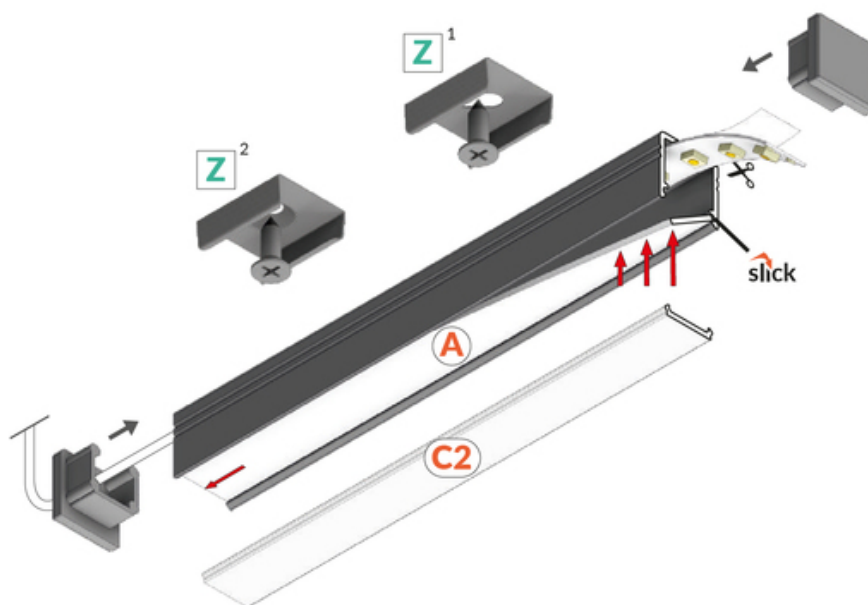

# LED PROFILE SMART10 AC2/Z 1000 RAW ALU.

	<ul style="list-style-type: none"> <li>• continuous line of light (when using LED strip 120 P/m and opal diffuser)</li> <li>• Slick socket</li> <li>• miniature dimensions</li> <li>• universal application</li> <li>• the possibility of using waterproof LED strips</li> </ul>	<ul style="list-style-type: none"> <li> EU industrial designs</li> <li> CE</li> <li> Made in Poland</li> </ul>	<p>Buy product</p>
--	--	--	--------------------

## Basic Informations

EAN: 5901597206118 Index: C2010000 Material: aluminium Color: raw aluminium Length [mm]: 1000 Weight [kg]: 0.091 Net weight [kg]: 0.024 Country of origin: PL	Measurement unit: qty Product packaging dimensions [mm]: 1000 x 12 x 12 Bulk packing [qty]: 40 Master packaging type: Bulk Product with gross packaging weight [kg]: 3.64
--	---

## AVAILABLE VARIANTS

1000 mm, 2000 mm, 3000 mm, 4050 mm