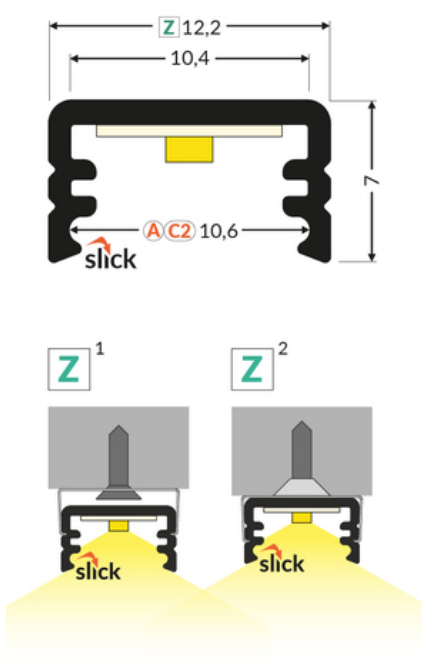

LED PROFILE SLIM8 AC2/Z 2000 WHITE PAINTED /PLASTIC BAG

Surface

Furniture

max 8 mm

- universal application
- Slick socket
- painted mounting plates

EU industrial designs

CE

Made in Poland

Buy product

Basic Informations

EAN: 5901597203551
Index: 89030001
Material: aluminium
Color: white painted
Length [mm]: 2000
Weight [kg]: 0.163
Net weight [kg]: 0.018
Country of origin: PL

Measurement unit: qty
Bulk packing [qty]: 100
Master packaging type: Carton
Product with gross packaging weight [kg]: 17.36

AVAILABLE COLORS

AVAILABLE VARIANTS

1000 mm, 2000 mm, 3000 mm, 4050 mm

Matching elements

DIFFUSERS

END CAPS

CONNECTORS

MOUNTING PLATES