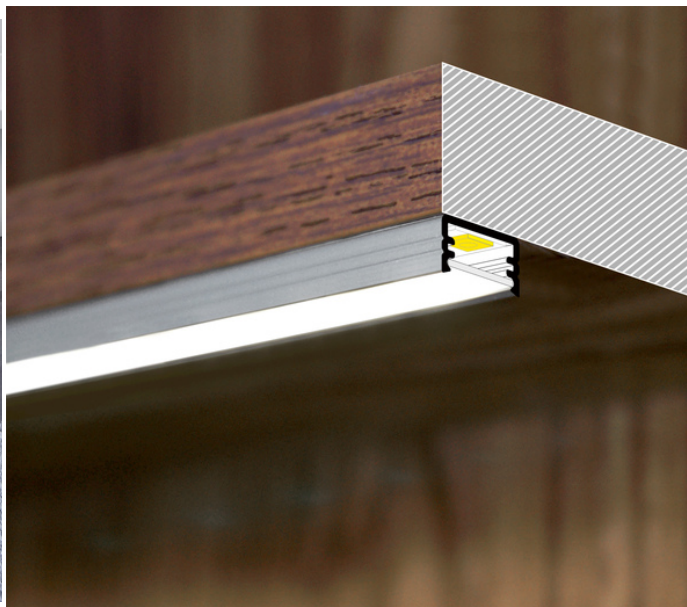

LED PROFILE SLIM8 AC2/Z 2000 WHITE PAINTED /PLASTIC BAG

Surface

Furniture

max 8 mm

- universal application
- Slick socket
- painted mounting plates

EU industrial designs

CE

Made in Poland

Buy product

Basic Informations

EAN: 5901597203551
Index: 89030001
Material: aluminium
Color: white painted
Length [mm]: 2000
Weight [kg]: 0.163
Net weight [kg]: 0.018
Country of origin: PL

Measurement unit: qty
Bulk packing [qty]: 100
Master packaging type: Carton
Product with gross packaging weight [kg]: 17.36

AVAILABLE COLORS

AVAILABLE VARIANTS

1000 mm, 2000 mm, 3000 mm, 4050 mm

Matching elements

DIFFUSERS

END CAPS

CONNECTORS

MOUNTING PLATES