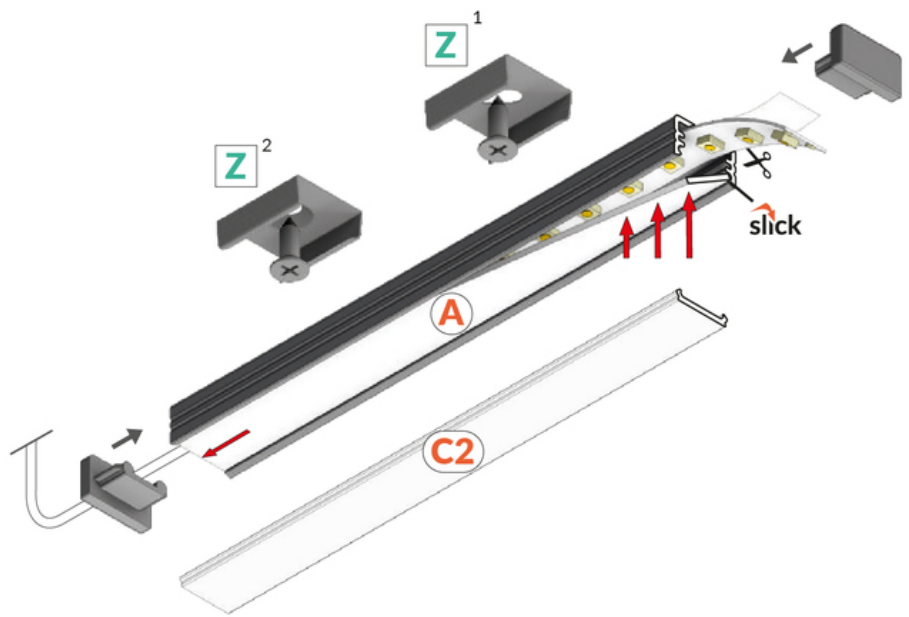

LED PROFILE SLIM8 AC2/Z 2000 WHITE PAINTED /PLASTIC BAG

Surface

Furniture

max 8 mm

- universal application
- Slick socket
- painted mounting plates

EU industrial designs

CE

Made in Poland

Buy product

Basic Informations

EAN: 5901597203551
Index: 89030001
Material: aluminium
Color: white painted
Length [mm]: 2000
Weight [kg]: 0.163
Net weight [kg]: 0.018
Country of origin: PL

Measurement unit: qty
Bulk packing [qty]: 100
Master packaging type: Carton
Product with gross packaging weight [kg]: 17.36

AVAILABLE COLORS

AVAILABLE VARIANTS

1000 mm, 2000 mm, 3000 mm, 4050 mm

Matching elements

DIFFUSERS

END CAPS

CONNECTORS

MOUNTING PLATES