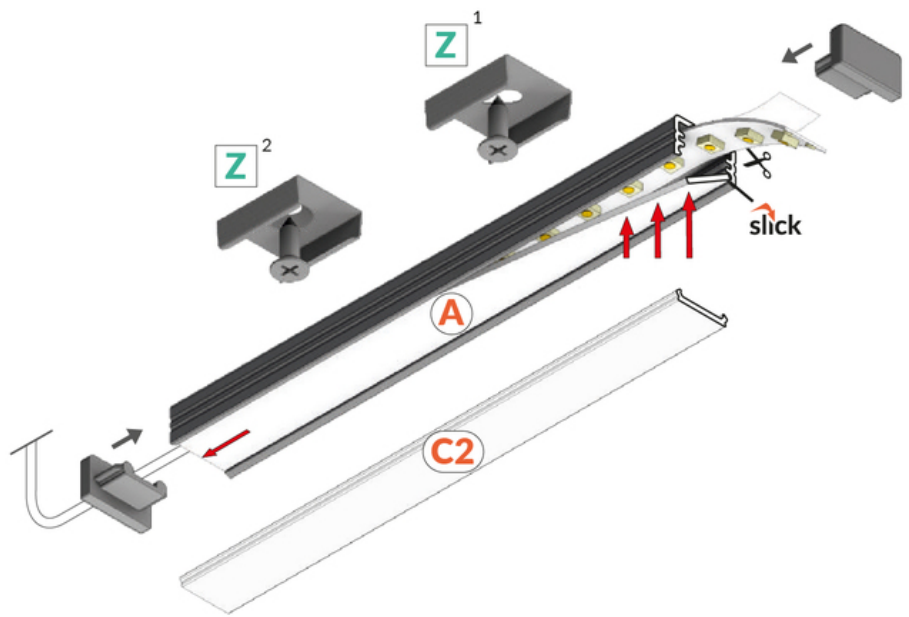

LED PROFILE SLIM8 AC2/Z 1000 WHITE PAINTED /PLASTIC BAG

Surface

Furniture

max 8 mm

- universal application
- Slick socket
- painted mounting plates

EU industrial designs

CE

Made in Poland

Buy product

Basic Informations

EAN: 5901597203544
Index: 89020001
Material: aluminium
Color: white painted
Length [mm]: 1000
Weight [kg]: 0.081
Net weight [kg]: 0.006
Country of origin: PL

Measurement unit: qty
Bulk packing [qty]: 100
Master packaging type: Carton
Product with gross packaging weight [kg]: 8.51