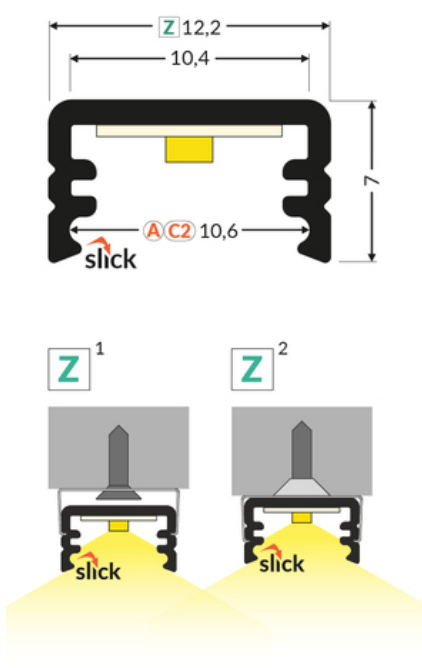

LED PROFILE SLIM8 AC2/Z 1000 WHITE PAINTED /PLASTIC BAG

Surface

Furniture

max 8 mm

- universal application
- Slick socket
- painted mounting plates

EU industrial designs

CE

Made in Poland

Buy product

Basic Informations

EAN: 5901597203544
Index: 89020001
Material: aluminium
Color: white painted
Length [mm]: 1000
Weight [kg]: 0.081
Net weight [kg]: 0.006
Country of origin: PL

Measurement unit: qty
Bulk packing [qty]: 100
Master packaging type: Carton
Product with gross packaging weight [kg]: 8.51