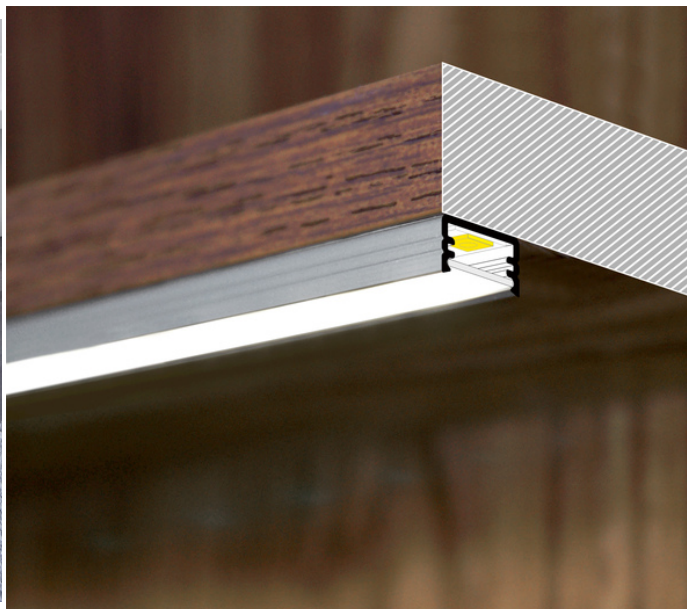

LED PROFILE SLIM8 AC2/Z 1000 WHITE PAINTED /PLASTIC BAG

Surface

Furniture

max 8 mm

- universal application
- Slick socket
- painted mounting plates

EU industrial designs

CE

Made in Poland

Buy product

Basic Informations

EAN: 5901597203544
Index: 89020001
Material: aluminium
Color: white painted
Length [mm]: 1000
Weight [kg]: 0.081
Net weight [kg]: 0.006
Country of origin: PL

Measurement unit: qty
Bulk packing [qty]: 100
Master packaging type: Carton
Product with gross packaging weight [kg]: 8.51