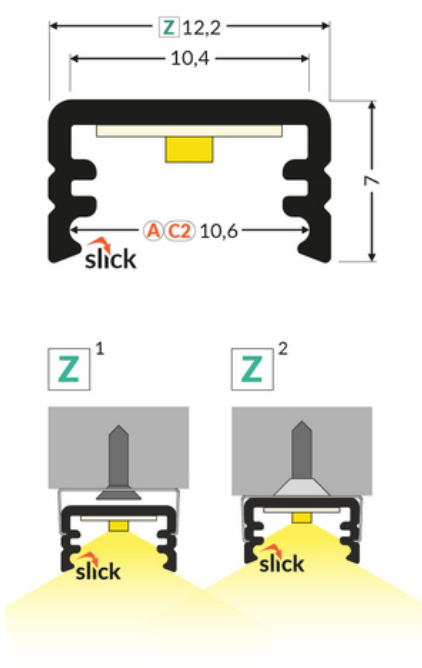

# LED PROFILE SLIM8 AC2/Z 1000 BLACK ANOD. /PLASTIC BAG

Furniture

max 8 mm

Surface

	<ul style="list-style-type: none"> <li>• Slick socket</li> <li>• painted mounting plates</li> <li>• universal application</li> </ul>	 EU industrial designs  CE  Made in Poland	 Buy product
---	--	---	--