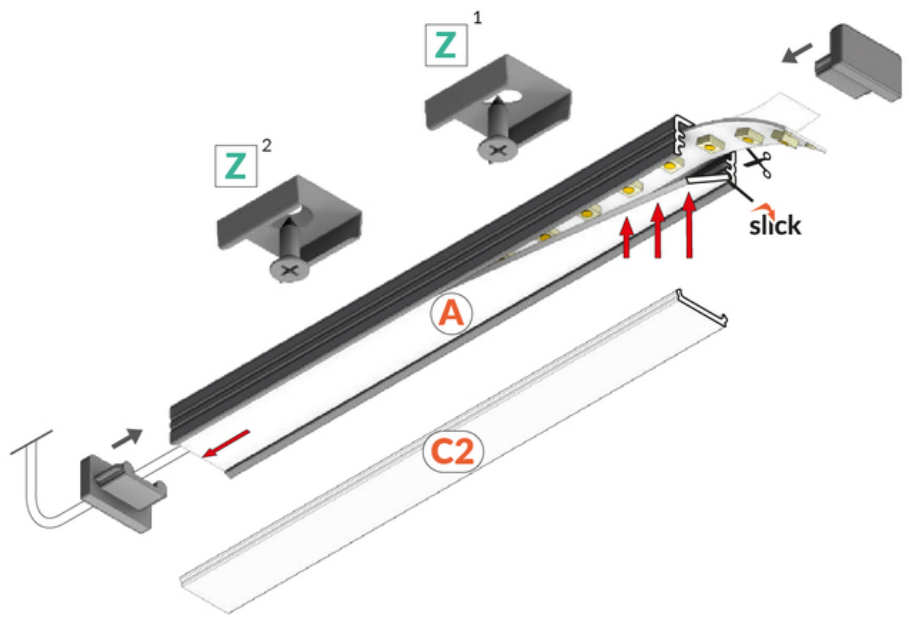

# LED PROFILE SLIM8 AC2/Z 1000 BLACK ANOD. /PLASTIC BAG

Furniture

max 8 mm

Surface

	<ul style="list-style-type: none"> <li>• Slick socket</li> <li>• painted mounting plates</li> <li>• universal application</li> </ul>	 EU industrial designs  CE  Made in Poland	 Buy product
---	--	---	--

## AVAILABLE VARIANTS

1000 mm, 2000 mm, 3000 mm, 4050 mm