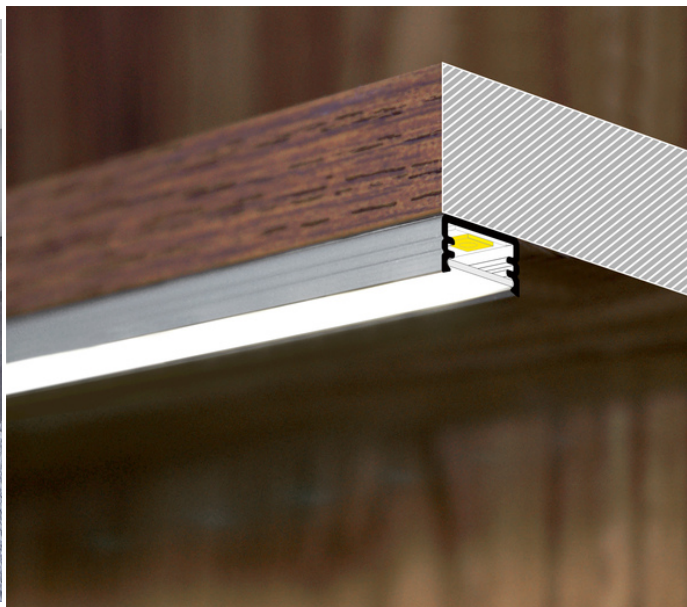

# LED PROFILE SLIM8 AC2/Z 1000 BLACK ANOD. /PLASTIC BAG

Furniture

max 8 mm

Surface

	<ul style="list-style-type: none"> <li>• Slick socket</li> <li>• painted mounting plates</li> <li>• universal application</li> </ul>	 EU industrial designs  CE  Made in Poland	 Buy product
---	--	---	--

## Basic Informations

EAN: 5901597201281  
Index: 89020021  
Material: aluminium  
Color: black anodized  
Length [mm]: 1000  
Weight [kg]: 0.075  
Net weight [kg]: 0.006  
Country of origin: PL

Measurement unit: qty  
Bulk packing [qty]: 100  
Master packaging type: Carton  
Product with gross packaging weight [kg]: 7.91

## AVAILABLE VARIANTS

1000 mm, 2000 mm, 3000 mm, 4050 mm