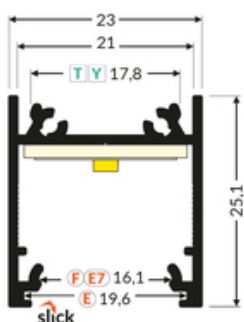

1*
end cap E7
zaślepka E7

TOPMET LIGHT KŁOSOWICZ WIŚNIEWSKI sp. z o.o.

Ostrowska 354 | 61-312 Poznań | POLAND

tel.: +48 61 872 75 00

info@topmet.pl

pdf card generation date: 10.03.2025