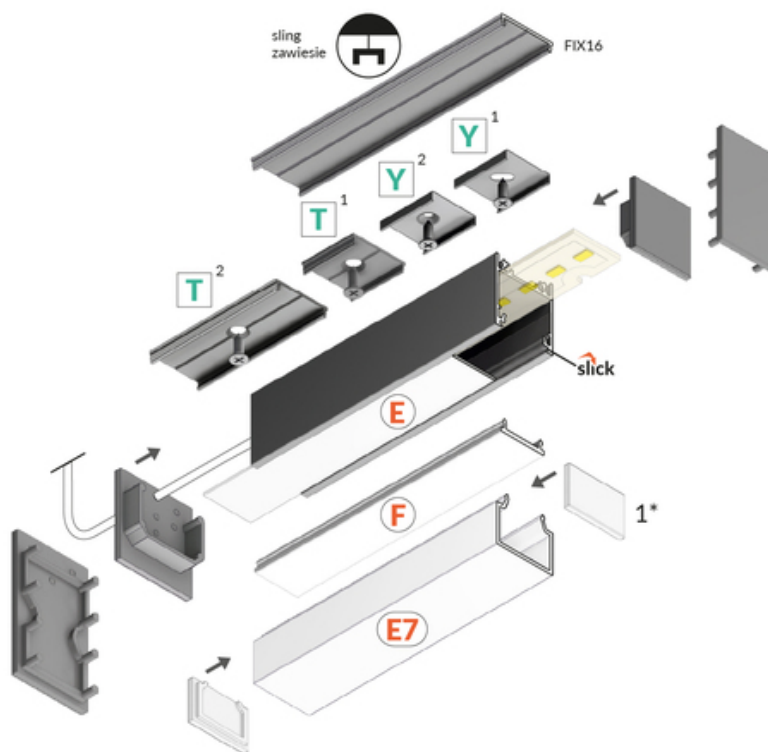

1*
end cap E7
zaślepka E7

TOPMET LIGHT KŁOSOWICZ WIŚNIEWSKI sp. z o.o.

Ostrowska 354 | 61-312 Poznań | POLAND

tel.: +48 61 872 75 00

info@topmet.pl

pdf card generation date: 10.03.2025