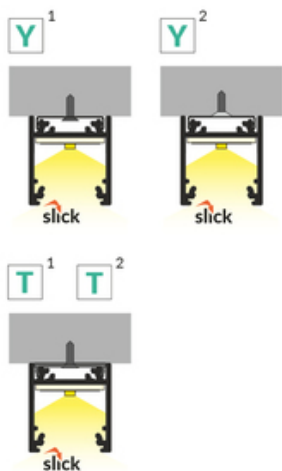

1*
end cap E7
zaślepka E7

TOPMET LIGHT KŁOSOWICZ WIŚNIEWSKI sp. z o.o.

Ostrowska 354 | 61-312 Poznań | POLAND

tel.: +48 61 872 75 00

info@topmet.pl

pdf card generation date: 10.03.2025