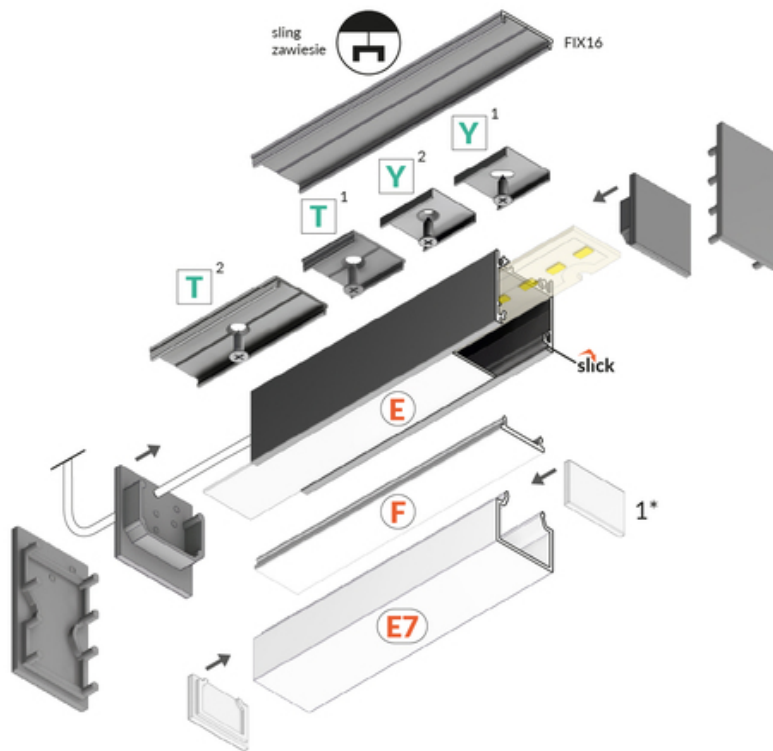

1*
end cap E7
zaślepka E7

TOPMET LIGHT KŁOSOWICZ WIŚNIEWSKI sp. z o.o.

Ostrowska 354 | 61-312 Poznań | POLAND

tel.: +48 61 872 75 00

info@topmet.pl

pdf card generation date: 10.03.2025