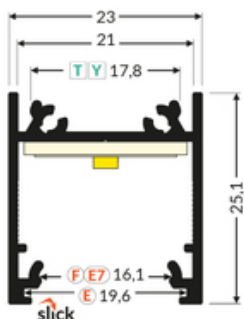

1*
end cap E7
zaślepka E7

TOPMET LIGHT KŁOSOWICZ WIŚNIEWSKI sp. z o.o.

Ostrowska 354 | 61-312 Poznań | POLAND

tel.: +48 61 872 75 00

info@topmet.pl

pdf card generation date: 10.03.2025