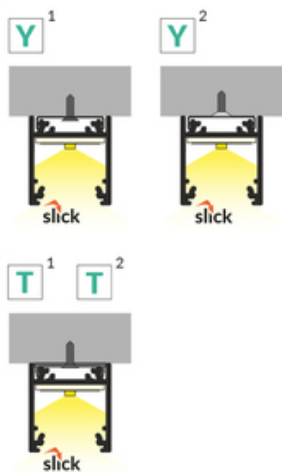

1*
end cap E7
zaślepka E7

TOPMET LIGHT KŁOSOWICZ WIŚNIEWSKI sp. z o.o.

Ostrowska 354 | 61-312 Poznań | POLAND

tel.: +48 61 872 75 00

info@topmet.pl

pdf card generation date: 10.03.2025