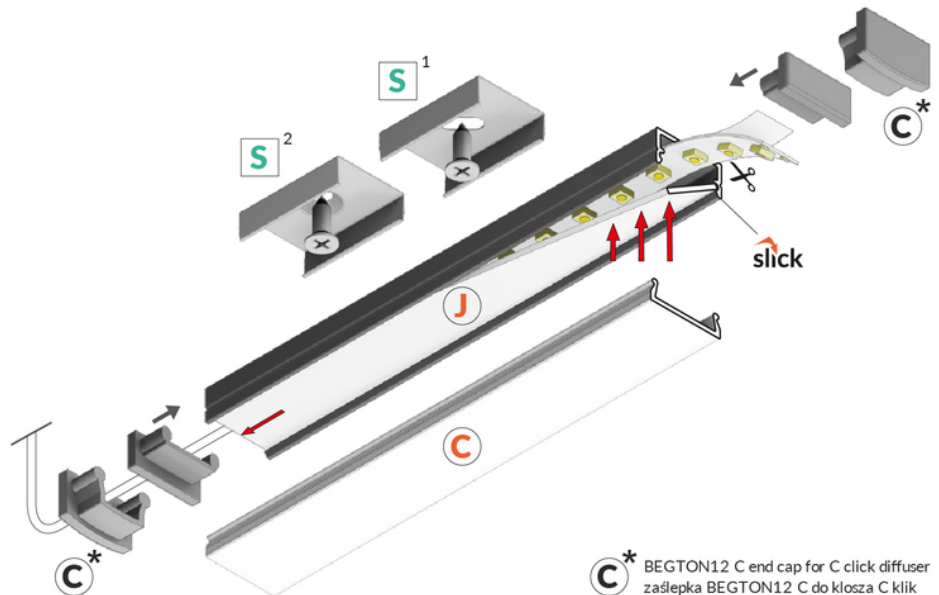

# LED PROFILE BEGTON12 J/S 2000 RAW ALU.

Surface

Furniture

	<ul style="list-style-type: none"> <li>• light weight, budget profile</li> <li>• socket with Slick function</li> </ul>	<p>CE CE</p> <p>EU industrial designs</p> <p>PL Made in Poland</p>	 <p>Buy product</p>
---	--	--	--

C\* BEGTON12 C end cap for C click diffuser  
zaślepka BEGTON12 C do klosza C klik

## AVAILABLE VARIANTS

1000 mm, 2000 mm, 3000 mm, 4050 mm