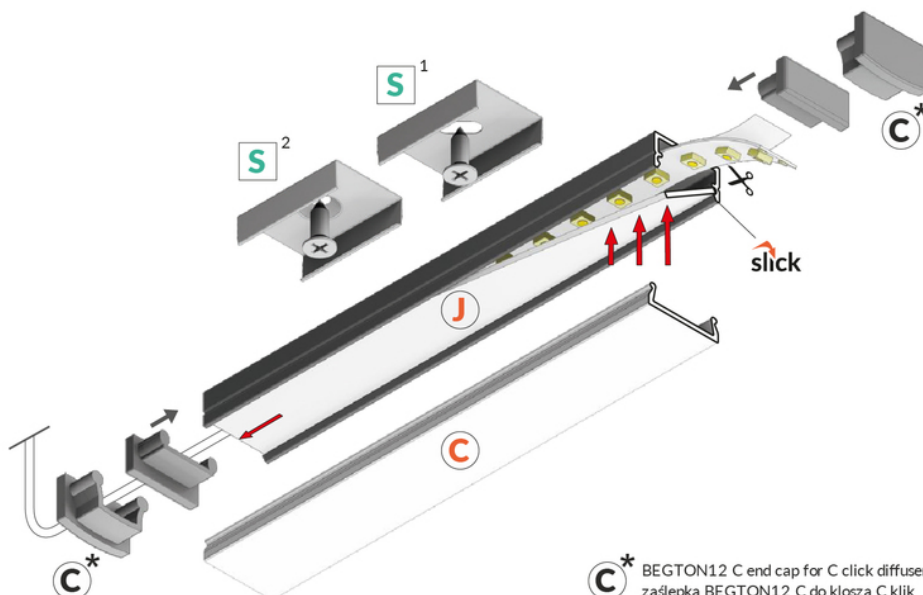

LED PROFILE BEGTON12 J/S 1000 WHITE PAINTED /PLASTIC

BAG

Surface

Furniture

- light weight, budget profile
- socket with Slick function

CE

EU industrial designs

Made in Poland

Buy product

C* BEGTON12 C end cap for C click diffuser
zaślepka BEGTON12 C do klosza C klik

TOPMET LIGHT KŁOSOWICZ WIŚNIEWSKI sp. z o.o.

Ostrowska 354 | 61-312 Poznań | POLAND

tel.: +48 61 872 75 00

info@topmet.pl

1000 mm, 2000 mm, 3000 mm, 4050 mm

Matching elements

DIFFUSERS

END CAPS

MOUNTING PLATES