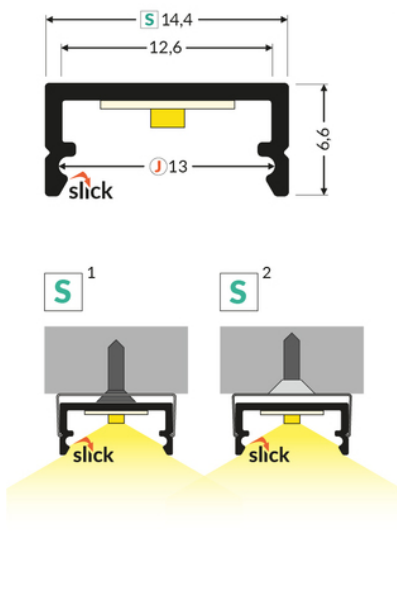

C* BEGTON12 C end cap for C click diffuser
zaślepka BEGTON12 C do klosza C klik

TOPMET LIGHT KŁOSOWICZ WIŚNIEWSKI sp. z o.o.

Ostrowska 354 | 61-312 Poznań | POLAND

tel.: +48 61 872 75 00

info@topmet.pl

pdf card generation date: 10.03.2025